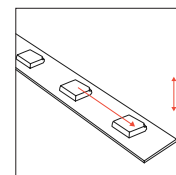

- Passer i profiler med alle typer af låg (til jævn belysning ved synlig montering anbefales låg opal)
- Passer i profiler med alle typer af låg (til jævn belysning ved synlig montering anbefales låg opal høj)
- Passer i profiler med alle typer låg
- Passer i profil med låg (undtagen 7392971121413)
- Passer i profil med låg variant høj
- Passer i profil uden låg
- Passer i profil, men kan ikke monteres med låg
- Passer ikke i denne profil
- O Skal centreres for tilpasning
- X Anbefales ikke (for lidt materiale i profilen for tilstrækkelig afkøling af LED-strippen)

Et opal låg kan komme til at lyse jævnt, hvis du tænker på følgende forhold mellem LED-strip og profil.