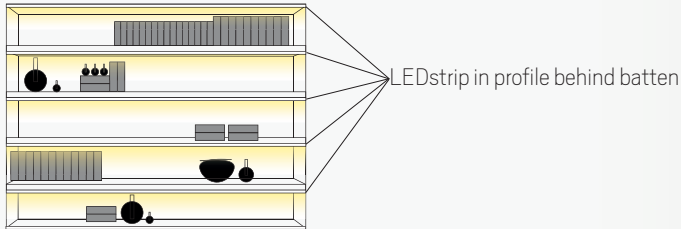

D. Integration into interior

Different ways of **integrating** lighting into the interior

D5. Installation in shelf - behind batten in upper edge

Installed profile with LEDstrip behind batten under self. Surface mounted.