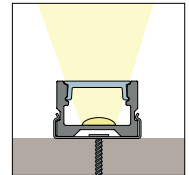

The distance between diodes must be less than the distance between diodes and cover.

It is possible to paint selected profiles, however, the profiles also function as heat sinks for LEDstrips. Because of the heat conduction, aluminium decays and shrinks, which can lead to the paint cracking over time. The profiles should therefore be powder coated or painted with a suitable paint.