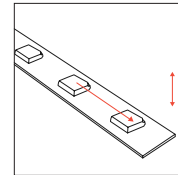

- Suitable for profiles with all types of cover (Cover Opal is recommended for even lighting with visible installation)
- Suitable for profiles with all types of cover (Cover Opal High is recommended for even lighting with visible installation)
- Suitable for profile with all types of cover
- Suitable for profile with cover(except 7392971121413)
- Suitable for profile with high version cover
- Suitable for profile without cover
- Suitable for profile but there is no cover
- Not suitable for this profile
- Must be centred to fit
- ✗ Not recommended (insufficient material in the profile to sufficiently cool the LEDstrip)

An opal cover can give even lighting if you think about the following relationship between LED strip and profile.