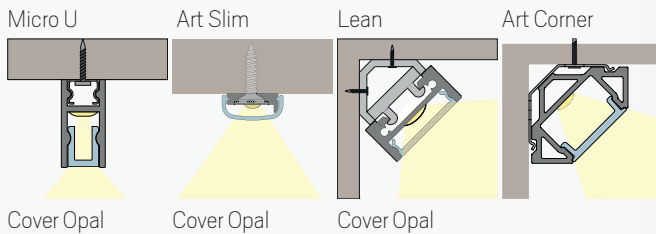

## D4. Installation in work top/overhang/bar counter

Recessed or surface-mounted profile below work top/overhang/bar counter. For best results, cut a grooved track.

Recommended profiles and covers:

# D. Integration into interior

Different ways of **integrating** lighting into the interior

## D5. Installation in shelf - behind batten in upper edge

Installed profile with LEDstrip behind batten under self. Surface mounted.

Recommended profile:

## D6. Installation in shelf - in groove behind batten in lower edge

Installed profile with LEDstrip behind batten under self. Surface mounted.

Recommended profiles and covers: