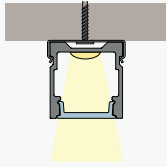

# D. Integration into interior

Different ways of **integrating** lighting into the interior

## D3. Installation behind wall cabinet

Profile installed behind cabinet, screwed into battens. The cabinet is installed on battens/spacers.

Recommended profile:

Art High

Cover Opal