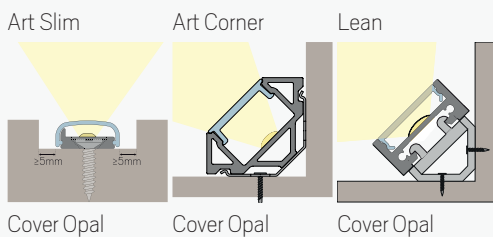

# D. Integration into interior

Different ways of **integrating** lighting into the interior

## D5. Installation in shelf - behind batten in upper edge

Installed profile with LEDstrip behind batten under self. Surface mounted.

Recommended profile:

## D6. Installation in shelf - in groove behind batten in lower edge

Installed profile with LEDstrip behind batten under self. Surface mounted.

Recommended profiles and covers: