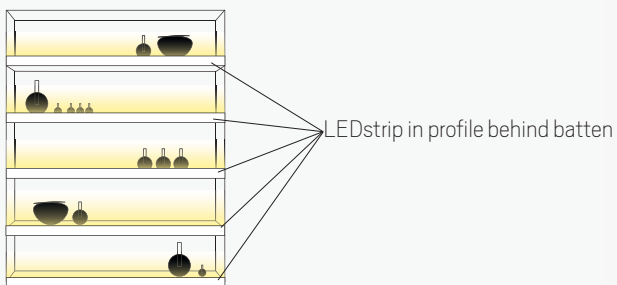

# D. Integration into interior

Different ways of **integrating** lighting into the interior

## D5. Installation in shelf - behind batten in upper edge

Installed profile with LEDstrip behind batten under self. Surface mounted.

Recommended profile:

## D6. Installation in shelf - in groove behind batten in lower edge

Installed profile with LEDstrip behind batten under self. Surface mounted.

Recommended profiles and covers: