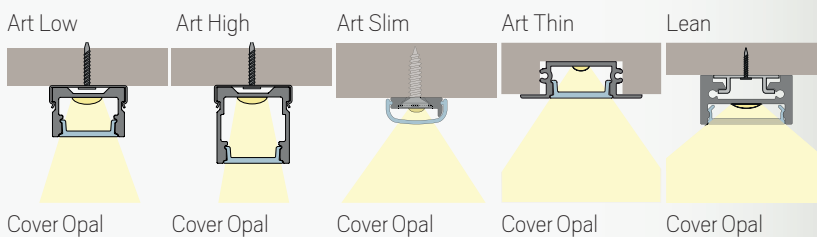

# D. Integration into interior

Different ways of **integrating** lighting into the interior

## D3. Installation behind wall cabinet

Profile installed behind cabinet, screwed into battens. The cabinet is installed on battens/spacers.

Recommended profile:

Art High

Cover Opal

## D4. Installation in work top/overhang/bar counter

Recessed or surface-mounted profile below work top/overhang/bar counter. For best results, cut a grooved track.

Recommended profiles and covers: