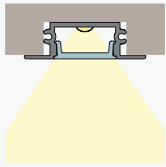

Recommended profile:

Art Thin

Cover Opal