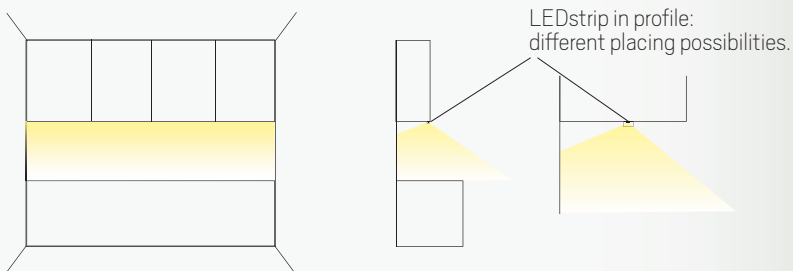

## D2. Installation below wall cabinet - surface-mounted

Profile surface-mounted below wall cabinet. Installed centred over a work surface or centred below a wall cabinet.

Recommended profiles and covers: