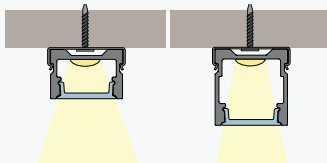

Recommended profiles and covers:

Art Low

Art High

Cover Opal

Cover Opal