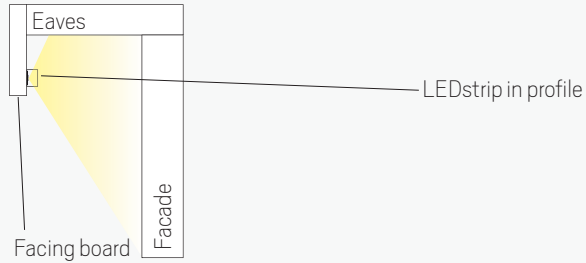

We reserve the right for any inaccuracies and the right to make changes. The sketches are for guidance only.

F. **Facade and sign** lighting

Assembly sketches

F. Facade and sign lighting

Different ways of lighting facades and signs

F1. Installation behind facing board

Surface-mounted profile is installed behind the facing board, screwed straight through the profile. The profile is pre-drilled with countersinking by an electrician, alternatively mounted with clips.

Recommended profiles and covers:

Art High

Cover Opal

F2. Installation in eaves

Surface-mounted or recessed profile is installed in the eaves, screwed straight through the profile. The profile is pre-drilled with countersinking by an electrician, alternatively mounted with clips.