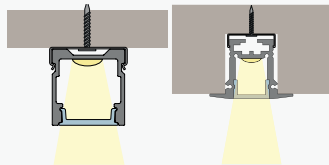

Recommended profiles and covers:

Art High

T

Cover Opal

Cover Opal