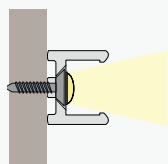

Recommended profiles and covers:

Art High

Cover Opal

F2. Installation in eaves

Surface-mounted or recessed profile is installed in the eaves, screwed straight through the profile. The profile is pre-drilled with countersinking by an electrician, alternatively mounted with clips.

Recommended profiles and covers:

Art High

T

Cover Opal

Cover Opal

F. Facade and sign lighting

Different ways of lighting facades and signs

F3. Concealed installation in decking

Concealed plastic profile along the decking edge for raking light up onto the facade. The profile is installed at the same time as the decking framework. We recommend LEDstrip 230V LowLum for this solution.

Recommended profiles and covers:

U plastic 15mm

F4. Installation with extension arm

The profile is installed in aluminium extension arms (2 pack) to light up signs and facades. Adjustable fixing bracket that can be locked at the desired angle. Cover lens 30° can be used to spread the light further down.