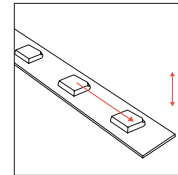

- Suitable for profiles with all types of cover (Cover Opal is recommended for even lighting with visible installation)
- Suitable for profiles with all types of cover (Cover Opal High is recommended for even lighting with visible installation)
- Suitable for profile with all types of cover
- Suitable for profile with cover(except 7392971121413)
- Suitable for profile with high version cover
- Suitable for profile without cover
- Suitable for profile but there is no cover
- Not suitable for this profile
- Must be centred to fit
- X Not recommended (insufficient material in the profile to sufficiently cool the LEDstrip)

An opal cover can give even lighting if you think about the following relationship between LED strip and profile.