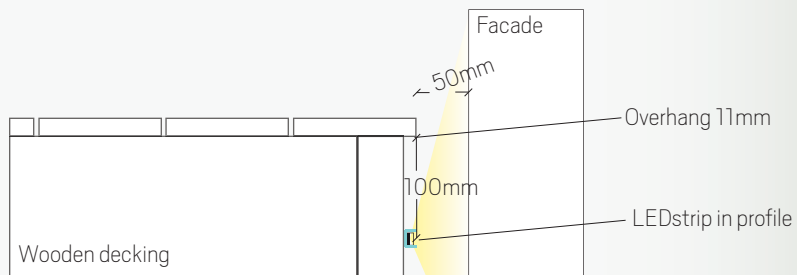

Recommended profiles and covers:

Art High

Cover Opal

F2. Installation in eaves

Surface-mounted or recessed profile is installed in the eaves, screwed straight through the profile. The profile is pre-drilled with countersinking by an electrician, alternatively mounted with clips.

Recommended profiles and covers:

Art High

T

Cover Opal

Cover Opal

F. Facade and sign lighting

Different ways of lighting facades and signs

F3. Concealed installation in decking

Concealed plastic profile along the decking edge for raking light up onto the facade. The profile is installed at the same time as the decking framework. We recommend LEDstrip 230V LowLum for this solution.