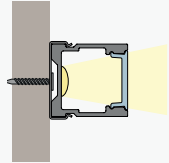

We reserve the right for any inaccuracies and the right to make changes. The sketches are for guidance only.

F. **Facade and sign** lighting

Assembly sketches

F. Facade and sign lighting

Different ways of lighting facades and signs

F1. Installation behind facing board

Surface-mounted profile is installed behind the facing board, screwed straight through the profile. The profile is pre-drilled with countersinking by an electrician, alternatively mounted with clips.

Recommended profiles and covers:

Art High

Cover Opal

F2. Installation in eaves

Surface-mounted or recessed profile is installed in the eaves, screwed straight through the profile. The profile is pre-drilled with countersinking by an electrician, alternatively mounted with clips.