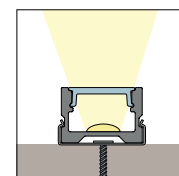

Avståndet mellan dioderna ska vara mindre än avståndet mellan dioderna och täcklocket.

Möjlighet finns att lackera utvalda profiler, dock fungerar profilerna också som kylfläns för LEDstrippar. På grund av värmeavledning förstoras och förminkas aluminium, vilket kan leda till att färgen krackelerar över tid. Profilerna ska därför pulverlackeras eller målas med lämplig färg.