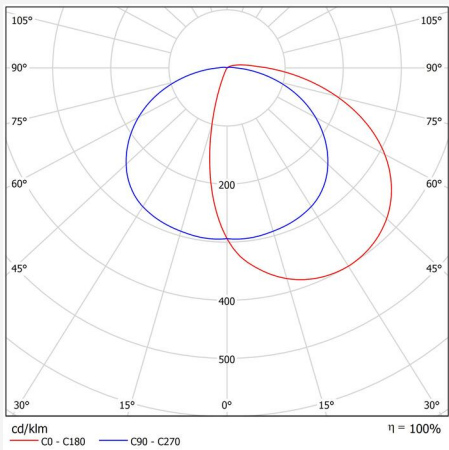

hidealite
choice

We focus on sustainability using recycled material for creating innovative luminaires, as well as replaceable LEDs and drivers.

Luminaires built for the future!

Factory setting:		Pave Wall Top		Pave Wall Deco II		Pave Wall Deco IV	
mA	Watt	3000K	4000K	3000K	4000K	3000K	4000K
90mA	3.5W	310lm	330lm	270lm	290lm	220lm	230lm
165mA	6W	600lm	630lm	510lm	550lm	430lm	450lm
430mA	15W	1580lm	1670lm	1370lm	1450lm	1140lm	1190lm
500mA	18W	1830lm	1940lm	1590lm	1680lm	1320lm	1390lm

Factory setting:		Pave Wall Opal		Pave Wall Opal Deco II		Pave Wall Opal Deco IV	
mA	Watt	3000K	4000K	3000K	4000K	3000K	4000K
90mA	3.5W	290lm	310lm	230lm	240lm	190lm	190lm
165mA	6W	560lm	590lm	440lm	470lm	360lm	380lm
430mA	15W	1460lm	1550lm	1155lm	1240lm	950lm	1000lm
500mA	18W	1700lm	1800lm	1360lm	1440lm	1100lm	1160lm