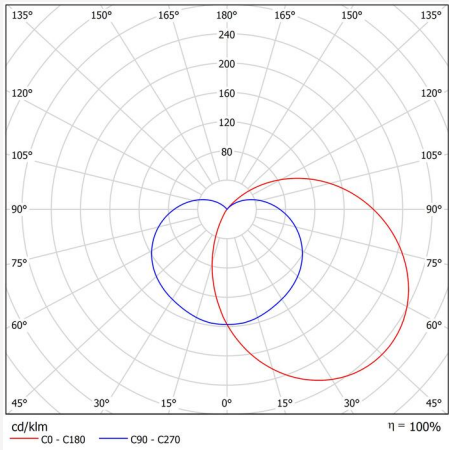

hide a lite
choice

We focus on sustainability using recycled material for creating innovative luminaires, as well as replaceable LEDs and drivers.

Luminaires built for the future!