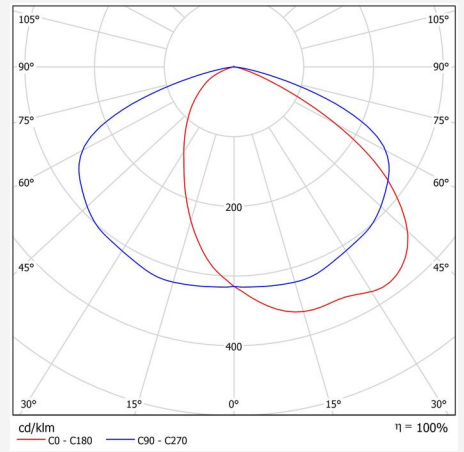

SHARP WALL ASYM – DIP DIM

mA	Watt	3000K	4000K
250mA	10,5W	1170lm	1180lm
500mA	21W	2180lm	2200lm
750mA	31W	2960lm	3100lm

Factory Setting: 4000K | 31W

hideolite
choice

We focus on sustainability using recycled material for creating innovative luminaires, as well as replaceable LEDs and drivers.

Luminaires built for the future!