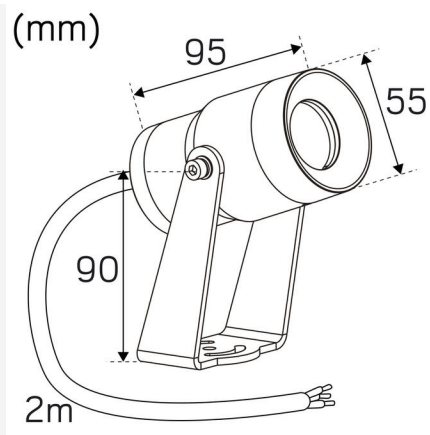

## TECHNICAL DATA

Adjustable:	Yes
Tiltable (°):	180
Rotatable (°):	360
Voltage (type):	AC
Voltage Interval (V):	220...240V
Voltage Nominal (V):	230
Line Frequency (Hz):	50, 60
Power LED (W):	4,1
Max. Power Luminaire (W):	5,5
Max. System Power (W):	5,5
Max. Efficiency Luminaire (lm/W):	72,7
Max. Efficiency System (lm/W):	72,7
Containing light source energy efficiency class (EU) 2019/2015: E	
Eprel registration number:	870193

## OPERATION AND CONNECTION

Dimmable:	Yes
Type of Dimming:	Trailing Edge
Driver Included:	Yes
Driver Model:	Constant Current
Driver Type:	Built-in
Driver Manufacturer:	Hide-a-lite
Connection (type):	Cable
Length Connection (cm):	200
Connection (mm <sup>2</sup> ):	3x1,0
Power Factor $\lambda$ :	0,9
Min. Ta (°C):	-20
Max. Ta (°C):	40
Max. Tc (°C):	60
Dimming secondary side:	AM
Fuse B10 (pcs):	75
Fuse B16 (pcs):	100
Fuse C10 (pcs):	75
Fuse C16 (pcs):	100

## MEASUREMENT AND INSTALLATION

Operating Environment:	Outdoor
IP Degree of Protection:	67
Protection Class:	I
Installation:	Ground, Surface mounted
Mounting Installation:	Mounting Leg, Ground Spike
Approval Marks:	CE
Impact Strength:	IK08
Filament Test IEC 695-2-1(°C):	650
Length (mm):	95
Diameter (mm):	55
Weight (kg):	0,65