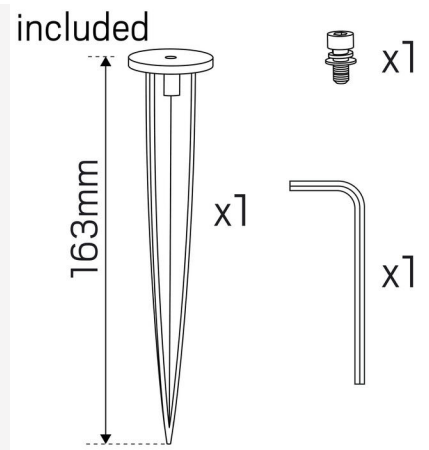

## TECHNICAL DATA

Adjustable:	Yes
Tiltable (°):	180
Rotatable (°):	360
Voltage (type):	AC
Voltage Interval (V):	220...240V
Voltage Nominal (V):	230
Line Frequency (Hz):	50, 60
Power LED (W):	4,1
Max. Power Luminaire (W):	5,5
Max. System Power (W):	5,5
Max. Efficiency Luminaire (lm/W):	72,7
Max. Efficiency System (lm/W):	72,7
Containing light source energy efficiency class (EU) 2019/2015: E	
Eprel registration number:	870193

## OPERATION AND CONNECTION

Dimmable:	Yes
Type of Dimming:	Trailing Edge
Driver Included:	Yes
Driver Model:	Constant Current
Driver Type:	Built-in
Driver Manufacturer:	Hide-a-lite
Connection (type):	Cable
Length Connection (cm):	200
Connection (mm <sup>2</sup> ):	3x1,0
Power Factor $\lambda$ :	0,9
Min. Ta (°C):	-20
Max. Ta (°C):	40
Max. Tc (°C):	60
Dimming secondary side:	AM
Fuse B10 (pcs):	75
Fuse B16 (pcs):	100
Fuse C10 (pcs):	75
Fuse C16 (pcs):	100

## MEASUREMENT AND INSTALLATION

Operating Environment:	Outdoor
IP Degree of Protection:	67
Protection Class:	I
Installation:	Ground, Surface mounted
Mounting Installation:	Mounting Leg, Ground Spike
Approval Marks:	CE
Impact Strength:	IK08
Filament Test IEC 695-2-1(°C):	650
Length (mm):	95
Diameter (mm):	55
Weight (kg):	0,65

38°

m	∅ (m)	Lux Emed/Emax
5m	3.53	10/25
4m	2.82	16/38
3m	2.12	29/68
2m	1.41	64/153
1m	0.70	257/613

710cd