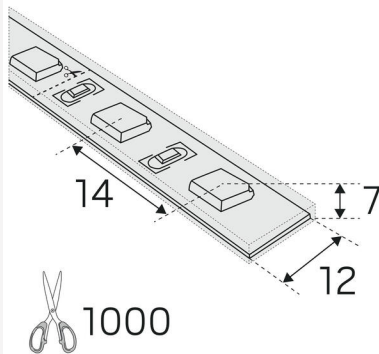

Ingår | Including

(mm)

Hide-a-lite

7503612

100
kWh/1000h

2019/2015