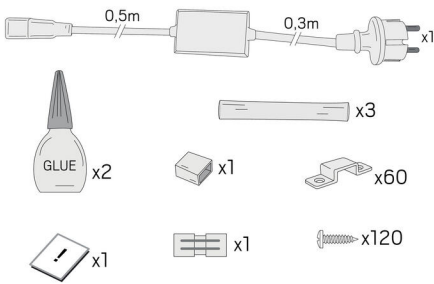

Ingår | Including