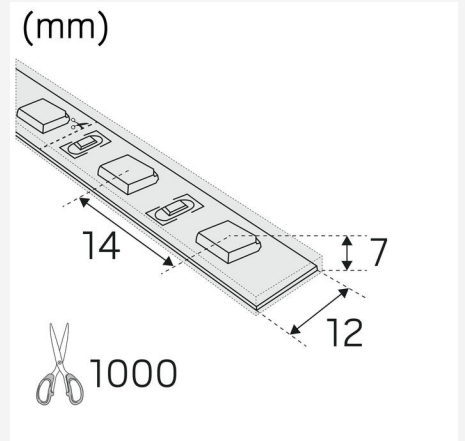

TECHNICAL DATA

Voltage (type):	AC
Voltage Interval (V):	220...240V
Voltage Nominal (V):	230
Line Frequency (Hz):	50
Voltage Forward (Vf):	2,5
Power LED (W):	0,137
Max. Power Luminaire (W):	100
Max. System Power (W):	100
Max. Efficiency Luminaire (lm/W):	84
Max. Efficiency System (lm/W):	84
Energy Efficiency Class (EU) 2019/2015:	F
Eprel registration number:	941852

OPERATION AND CONNECTION

Dimmable:	Yes
Type of Dimming:	Trailing Edge
Driver Included:	Yes
Connection (type):	Cord Set
Length Connection (cm):	80
Min. Ta (°C):	-20
Max. Ta (°C):	45
Max. Tc (°C):	60

COLOR AND MATERIAL

Material:	Copper, PVC
Color:	White

MEASUREMENT AND INSTALLATION

Operating Environment:	Outdoor
IP Degree of Protection:	44
Protection Class:	II
Installation:	Surface mounted
Mounting Installation:	Clips
Approval Marks:	CE
Length (mm):	10000
Width (mm):	12
Height (mm):	7
Weight (kg):	1,1

LEDSTRIPS

Min. Bend Radius (mm):	40
Min. Length (m):	1
Max. Length (m):	50
Cutting Increments (mm):	1000

Ingår | Including

0,5m 0,3m x1

GLUE x2

x1

x60

x1

x1

x120

ENERGY

Hide-a-lite

7503614

A

B

C

D

E

F

G

F

100
kWh/1000h

2019/2015