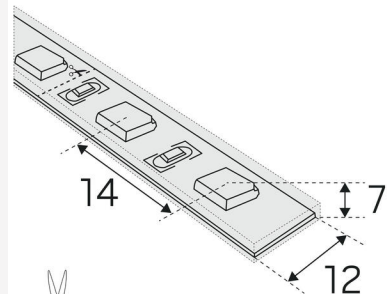

## MEASUREMENT AND INSTALLATION

Operating Environment:	Outdoor
IP Degree of Protection:	44
Protection Class:	II
Installation:	Surface mounted
Mounting Installation:	Clips
Approval Marks:	CE
Length (mm):	1000
Width (mm):	12
Height (mm):	7
Weight (kg):	0,08

## LEDSTRIPS

Min. Bend Radius (mm):	40
Min. Length (m):	1
Max. Length (m):	50
Cutting Increments (mm):	1000

(mm)