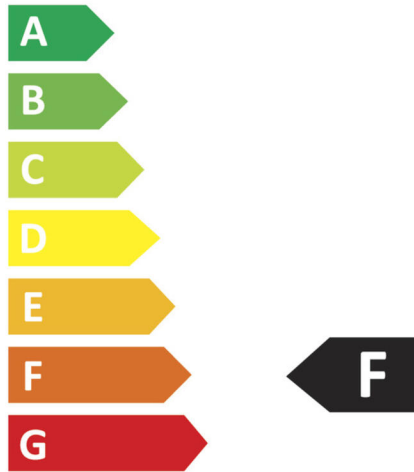

10
kWh/1000h

2019/2015