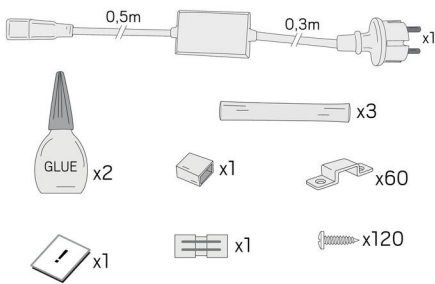

Ingår | Including

Hide-a-lite

7503615