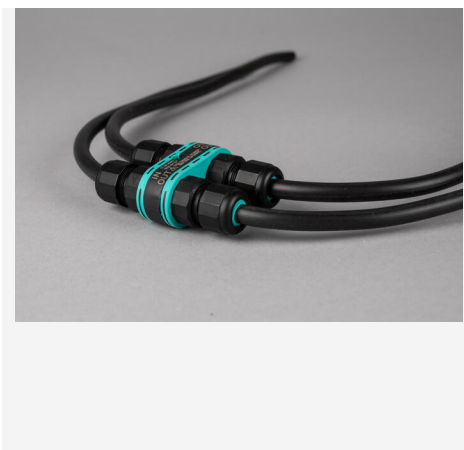

CONNECTOR 4-WAY 4P IP68

Watertight ground connectors in IP68 for outdoor installations. Avoid complicated cast resin connectors when laying underground and instead use our connectors for straight joints or through wiring. For outdoor luminaires with rubber cable.

DESCRIPTION

GTIN:	7392971134925
Item Name:	Connector 4-way 4P IP68
Warranty:	5 years

OPERATION AND CONNECTION

Connection (type):	Screw Terminals
Connection (mm2):	4x0,5-1,5
Through Wiring:	Yes

COLOR AND MATERIAL

Material:	Plastic, Polyamide PA6
Color:	Black

MEASUREMENT AND INSTALLATION

Operating Environment:	Indoor / wet locations, Outdoor
IP Degree of Protection:	68
Installation:	Built-in, Surface mounted
Approval Marks:	CE
Length (mm):	83
Width (mm):	54
Height (mm):	28
Weight (kg):	0,0804