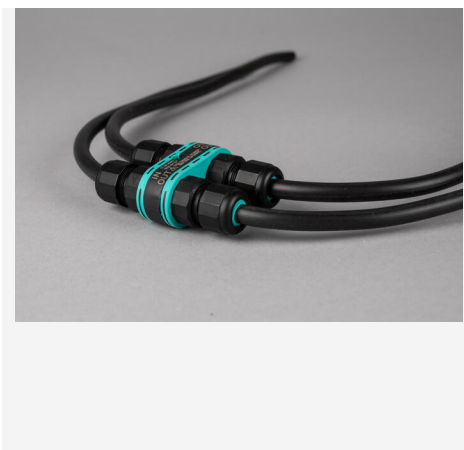

## CONNECTOR 4-WAY 4P IP68

Watertight ground connectors in IP68 for outdoor installations. Avoid complicated cast resin connectors when laying underground and instead use our connectors for straight joints or through wiring. For outdoor luminaires with rubber cable.

### OPERATION AND CONNECTION

Connection (type):	Screw Terminals
Connection (mm2):	4x0,5-1,5
Through Wiring:	Yes

### COLOR AND MATERIAL

Material:	Plastic, Polyamide PA6
Color:	Black