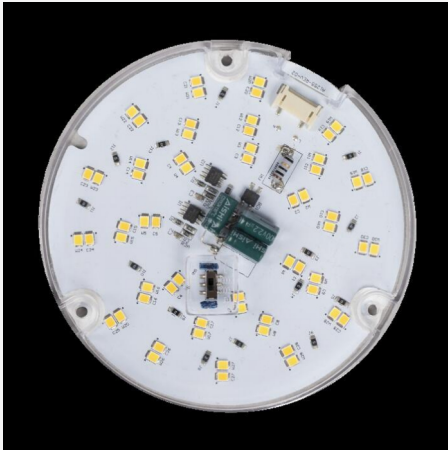

LED LIGHT SOURCE MOON PUBLIC 3000K/4000K

Exchangeable 230V LED module for Hide-a-lite Moon Public series for easy maintenance. Choose between 3000K or 4000K via integrated DIP-switch.

DESCRIPTION

GTIN:	7392971136325
Item Name:	LED Light Source Moon Public 3000K/4000K
Warranty:	5 years

LIGHT TECHNICAL DATA

Max. Luminaire Lumen (lm):	1650
LED Colour:	Warm White
Colour Temperature (K):	3000, 4000
Colour Rendering Index (Ra):	>80
Colour Consistency (SDCM):	4
Beam Angle (°):	180
Light Outlet:	Direct
Number of LED (pcs):	60
Life Time:	L80 50000h Ta 25°C
Nominal Life Time (h):	50000

OPERATION AND CONNECTION

Dimmable:	No
Connection (type):	Mini Contact
Min. Ta (°C):	-35
Max. Ta (°C):	45
Max. Tc (°C):	85

COLOR AND MATERIAL

Material:	Aluminium, Plastic
Color:	White

MEASUREMENT AND INSTALLATION

Approval Marks:	CE
Filament Test IEC 695-2-1(°C):	650
Height (mm):	11
Diameter (mm):	115
Weight (kg):	0,07

Hide-a-lite

7703788

16
kWh/1000h

2019/2015