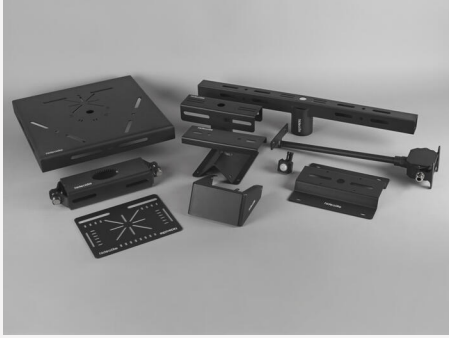

CAP SCOUT G2 S

Anti-glare shield of powder coated sheet metal for floodlight Scout G2 Shields and increases anti-glare. Installed easily on the luminaire with accompanying screws.

DESCRIPTION

GTIN:	7392971146188
Item Name:	Cap Scout G2 S
Warranty:	5 years

COLOR AND MATERIAL

Material:	Steel
Color:	Black
Available in special color:	No

MEASUREMENT AND INSTALLATION

Operating Environment:	Outdoor
Installation:	Surface mounted
Mounting Installation:	Screw Mounting
Length (mm):	165
Width (mm):	145
Height (mm):	105
Weight (kg):	0,32