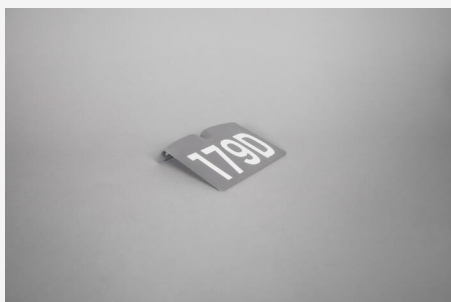

MEASUREMENT AND INSTALLATION

Operating Environment:	Indoor / dry locations, Outdoor
Approval Marks:	CE
Width (mm):	115
Height (mm):	108
Depth (mm):	25
Weight (kg):	0,06