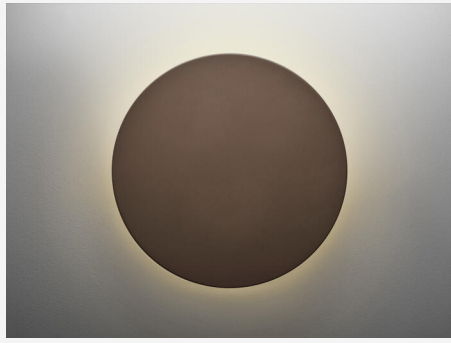

DECORATIVE FRONT CIRCO M 420 RUST

Decor front for indoor or outdoor use when you want to easily change the appearance of your Circo luminaire. Why not place several Circo M luminaires, with and without decor fronts and in different sizes, beside each other to create beautiful symmetry and patterns in groups. The decor fronts come in four standard colours, but can be supplied in other colours.

COLOR AND MATERIAL

Material:	Steel
Color:	Rust
Available in special color:	Yes

MEASUREMENT AND INSTALLATION

Operating Environment:	Indoor / dry locations, Indoor / damp locations, Indoor / wet locations, Indoor / bathroom (ceiling area 1), Outdoor
Installation:	Wall
Mounting Installation:	Screw Mounting
Height (mm):	15
Diameter (mm):	420
Weight (kg):	1,4