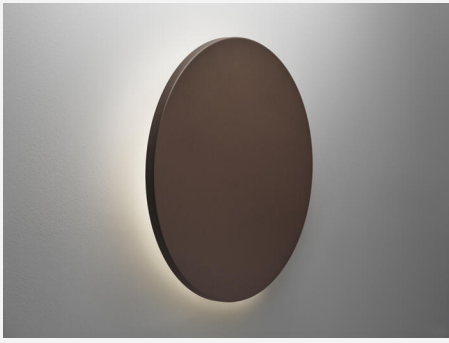

DECORATIVE FRONT CIRCO M 420 RUST

Decor front for indoor or outdoor use when you want to easily change the appearance of your Circo luminaire. Why not place several Circo M luminaires, with and without decor fronts and in different sizes, beside each other to create beautiful symmetry and patterns in groups. The decor fronts come in four standard colours, but can be supplied in other colours.

DESCRIPTION

GTIN:	7392971149028
Item Name:	Decorative Front Circo M 420 Rust
Warranty:	5 years

TECHNICAL DATA

Adjustable:	No
--------------------	----

OPERATION AND CONNECTION

Through Wiring:	No
Strain Relief:	No

COLOR AND MATERIAL

Material:	Steel
Color:	Rust
Available in special color:	Yes

MEASUREMENT AND INSTALLATION

Operating Environment:	Indoor / dry locations, Indoor / damp locations, Indoor / wet locations, Indoor / bathroom (ceiling area 1), Outdoor
Installation:	Wall
Mounting Installation:	Screw Mounting
Height (mm):	15
Diameter (mm):	420
Weight (kg):	1,4