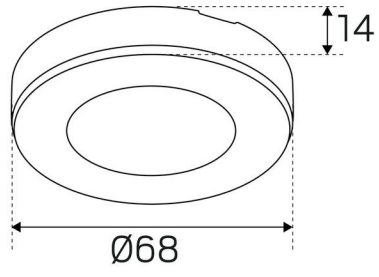

SPACER RING SLIM LED ALU

Spacer ring to SLIM LED for surface mounting, 12 mm high.

DESCRIPTION

GTIN:	7392971120171
Item Name:	Spacer ring Slim LED Alu
Warranty:	5 years

COLOR AND MATERIAL

Material:	Steel
Color:	Aluminum

MEASUREMENT AND INSTALLATION

Operating Environment:	Indoor / wet locations
Installation:	Surface mounted
Mounting Installation:	Screw Mounting
Height (mm):	12
Diameter (mm):	68
Weight (kg):	0,01

(mm)

(mm)