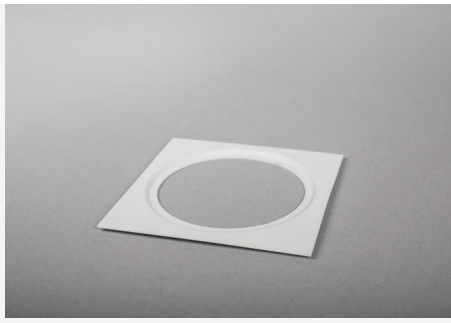

DECOR FRAME I Ø85 WHITE

Decor frame for downlights, create new appearances or group two to three luminaires. Obtain a uniform in-ceiling installation with luminaires for varying purposes. Suits luminaires with max. 85mm cut out and 96mm outside diameter. Suits home environments as well as public areas.

DESCRIPTION

GTIN:	7392971134420
Item Name:	Decor frame I Ø85 White
Warranty:	5 years

COLOR AND MATERIAL

Material:	Metal
Color:	White
Available in special color:	Yes

MEASUREMENT AND INSTALLATION

Operating Environment:	Indoor / wet locations, Outdoor
Installation:	Surface mounted
Filament Test IEC 695-2-1(°C):	650
Length (mm):	115
Width (mm):	115
Height (mm):	3
Weight (kg):	0,0662
Height Recessed Part (mm):	2
Height Exterior Part (mm):	1
Built-in Ø (mm):	97-105mm