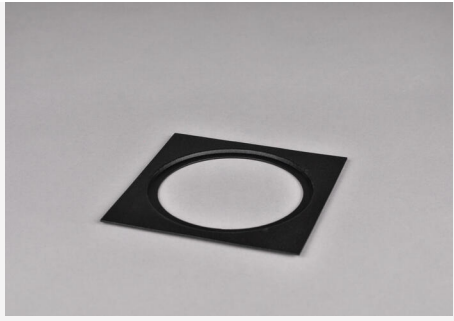

DECOR FRAME I Ø85 BLACK

Decor frame for downlights, create new appearances or group two to three luminaires. Obtain a uniform in-ceiling installation with luminaires for varying purposes. Suits luminaires with max. 85mm cut out and 96mm outside diameter. Suits home environments as well as public areas.

DESCRIPTION

| | |
|-------------------|-------------------------|
| GTIN: | 7392971139838 |
| Item Name: | Decor frame I Ø85 Black |
| Warranty: | 5 years |

COLOR AND MATERIAL

| | |
|------------------------------------|-------|
| Material: | Metal |
| Color: | Black |
| Available in special color: | Yes |