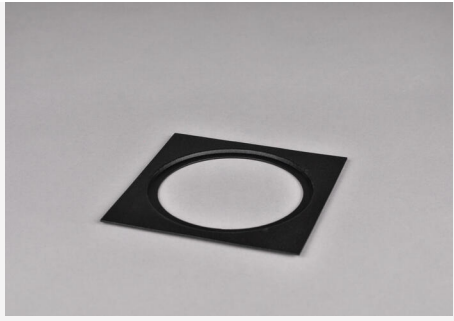

DECOR FRAME I Ø85 BLACK

Decor frame for downlights, create new appearances or group two to three luminaires. Obtain a uniform in-ceiling installation with luminaires for varying purposes. Suits luminaires with max. 85mm cut out and 96mm outside diameter. Suits home environments as well as public areas.

DESCRIPTION

GTIN:	7392971139838
Item Name:	Decor frame I Ø85 Black
Warranty:	5 years

COLOR AND MATERIAL

Material:	Metal
Color:	Black
Available in special color:	Yes

MEASUREMENT AND INSTALLATION

Operating Environment:	Indoor / wet locations, Outdoor
Installation:	Surface mounted
Filament Test IEC 695-2-1(°C):	650
Length (mm):	115
Width (mm):	115
Height (mm):	3
Weight (kg):	0,0662
Height Recessed Part (mm):	2
Height Exterior Part (mm):	1
Built-in Ø (mm):	97-105mm