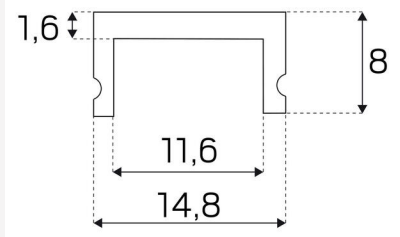

DESCRIPTION

GTIN:	7392971121413
Item Name:	Cover Opal 15mm 500kg 2m

COLOR AND MATERIAL

Material:	PMMA
Color:	Opal White

MEASUREMENT AND INSTALLATION

Operating Environment:	Indoor / wet locations, Outdoor
Installation:	Built-in
Mounting Installation:	Press Fit
Max. Pressure (kg):	500
Filament Test IEC 695-2-1(°C):	650
Length (mm):	2010
Width (mm):	15
Height (mm):	8
Weight (kg):	0,082

(mm)

Täcklock PC låg 2m