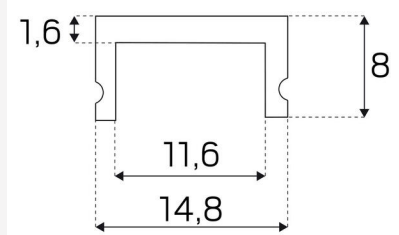

COVER CLEAR 15MM 2M

Cover that provides a clear and focused light with a sharp light line. Suitable for our profiles with 15mm inside dimension.

DESCRIPTION

GTIN: 7392971121420
Item Name: Cover Clear 15mm 2m

COLOR AND MATERIAL

Material: PMMA
Color: Transparent

MEASUREMENT AND INSTALLATION

Operating Environment: Indoor / wet locations, Outdoor
Installation: Built-in
Filament Test IEC 695-2-1(°C): 650
Length (mm): 2010
Width (mm): 15
Height (mm): 8
Weight (kg): 0,082

(mm)

Täcklock PC låg 2m