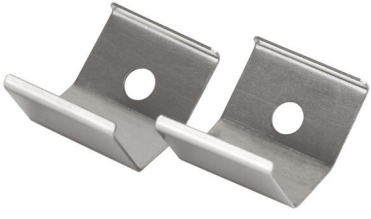

CLIPS ART CORNER ALU 2PCS

Installation clips for concealed mounting of Profil Art Corner.

DESCRIPTION

GTIN:	7392971132891
Item Name:	Clips Art Corner Alu 2pcs
Warranty:	5 years

COLOR AND MATERIAL

Material:	Stainless Steel
Color:	Aluminum

MEASUREMENT AND INSTALLATION

Operating Environment:	Indoor / wet locations, Outdoor
Width (mm):	17
Height (mm):	17
Depth (mm):	15
Weight (kg):	0,003

(mm)