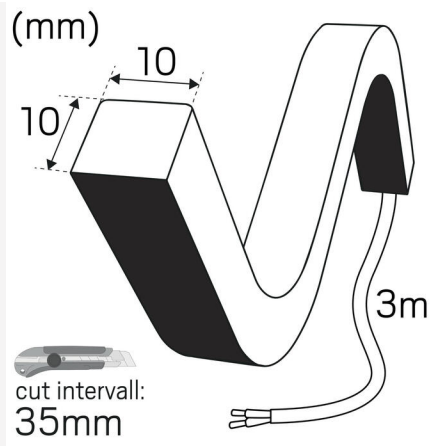

LEDSTRIP 24V NEON MINI IP67 3000K 5M

Top bending LEDstrip, IP67-rated, available in longer lengths with smart accessories that you can easily fit yourself. Flexible, high quality silicon casing that gives strong, durable protection. Homogenous spot-free lighting without accessories Comes in 5m rolls with 3m connection cable at one end, 15 clips, screws, one end cap and one end cap for cable for quick and easy installation. Upon request, running meters with connection cables are delivered according to your specifications; running meters are delivered as standard without connection cables. Also available made to measure in optional lengths up to 5m. Connects to 24VDC, drivers ordered separately.

OPERATION AND CONNECTION

Dimmable:	Yes
Driver Included:	No
Driver Model:	Constant Voltage
Connection (type):	Cable
Length Connection (cm):	300
Connection (mm ²):	2x0,5
Min. Ta (°C):	-25
Max. Ta (°C):	45
Max. Tc (°C):	85

COLOR AND MATERIAL

Material:	Copper, Silicone
Color:	White

MEASUREMENT AND INSTALLATION

Operating Environment:	Indoor / bathroom (ceiling area 1), Outdoor
IP Degree of Protection:	67
Protection Class:	III
Installation:	Surface mounted
Mounting Installation:	Clips
Approval Marks:	CE
Filament Test IEC 695-2-1(°C):	650
Requires cooling:	No
Length (mm):	5000
Width (mm):	10
Height (mm):	10
Weight (kg):	0,86

LEDSTRIPS

Min. Bend Radius (mm):	50
Min. Length (m):	0,042
Max. Length (m):	5
Cutting Increments (mm):	35,7

Hide-a-lite

7507400

50
kWh/1000h

2019/2015