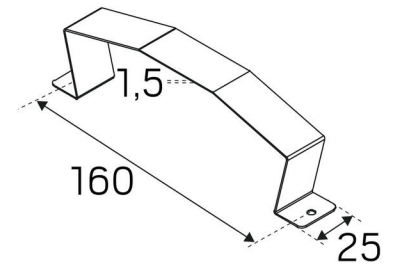

(mm)

2x

(mm)

2x

from batch 10/3-22