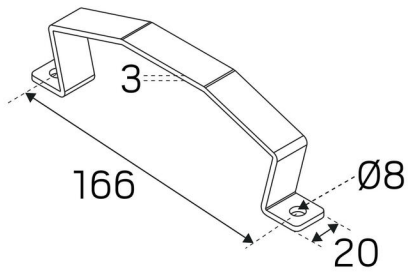

(mm)

2x

(mm)

2x

from batch 10/3-22