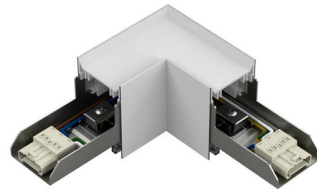

ACTOR G2 LINK L WHITE

Actor G2 Link are the accessories that connect Actor G2 Pendant and Actor G2 Ceiling – quite literally. Designed for easy construction of long light lines or custom patterns in L, T, or X configurations. To link two Actor G2 Ceiling luminaires, a Ceiling Connector is required since each unit acts as both leader and follower. The smart connection solution ensures quick linking, and the compact corner connectors allow for sharp lines and cost-effective installations. Actor G2 Link makes it simple to create continuous light lines and flexible configurations. A key part of the Actor G2 family that completes the system.

DESCRIPTION

GTIN:	7392971156149
Item Name:	Actor G2 LINK L White
Warranty:	5 years

COLOR AND MATERIAL

Material:	Metal
Material Housing/Enclosure:	Aluminium
Color:	White

MEASUREMENT AND INSTALLATION

Operating Environment:	Indoor / dry locations
Installation:	Pendant, Ceiling
Approval Marks:	CE
Length (mm):	177
Width (mm):	177
Height (mm):	78
Weight (kg):	0,6