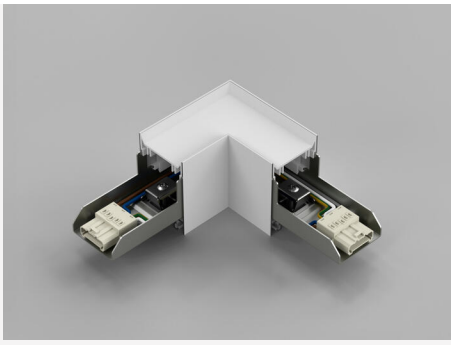

ACTOR G2 LINK L WHITE

Actor G2 Link are the accessories that connect Actor G2 Pendant and Actor G2 Ceiling – quite literally. Designed for easy construction of long light lines or custom patterns in L, T, or X configurations. To link two Actor G2 Ceiling luminaires, a Ceiling Connector is required since each unit acts as both leader and follower. The smart connection solution ensures quick linking, and the compact corner connectors allow for sharp lines and cost-effective installations. Actor G2 Link makes it simple to create continuous light lines and flexible configurations. A key part of the Actor G2 family that completes the system.

DESCRIPTION

GTIN:	7392971156149
Item Name:	Actor G2 LINK L White
Warranty:	5 years

COLOR AND MATERIAL

Material:	Metal
Material Housing/Enclosure:	Aluminium
Color:	White

MEASUREMENT AND INSTALLATION

Operating Environment:	Indoor / dry locations
Installation:	Pendant, Ceiling
Approval Marks:	CE
Length (mm):	177
Width (mm):	177
Height (mm):	78
Weight (kg):	0,6