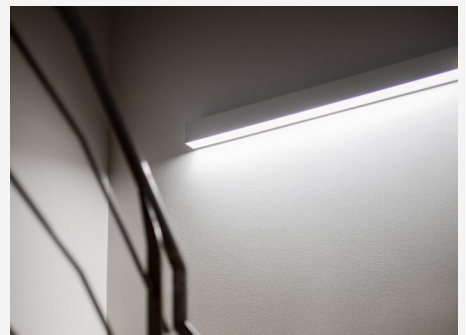

MEASUREMENT AND INSTALLATION

Operating Environment:	Indoor / dry locations
Length (mm):	1083
Width (mm):	43
Height (mm):	64
Weight (kg):	0,58