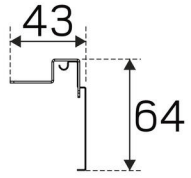

### MEASUREMENT AND INSTALLATION

<b>Operating Environment:</b>	Indoor / dry locations
<b>Length (mm):</b>	1083
<b>Width (mm):</b>	43
<b>Height (mm):</b>	64
<b>Weight (kg):</b>	0,58

(mm)

800

1083