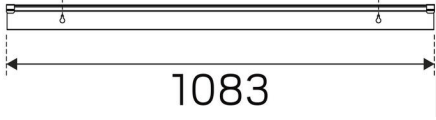

## ACTOR G2 WALL BRACKET WHITE

The Actor G2 Extension Arm is the ideal solution for achieving perfect picture lighting. It attaches easily to the luminaire bracket and provides stable installation in both white and black finishes. With the Actor G2 Wall Bracket, the luminaire can be mounted directly to a wall. A practical accessory for corridors and stairwells. The suspension kit for Actor G2 Ceiling allows the luminaire to be used as a simple pendant luminaire with downlight only.

### MEASUREMENT AND INSTALLATION

<b>Operating Environment:</b>	Indoor / dry locations
<b>Length (mm):</b>	1083
<b>Width (mm):</b>	43
<b>Height (mm):</b>	64
<b>Weight (kg):</b>	0,58

(mm)

800

1083