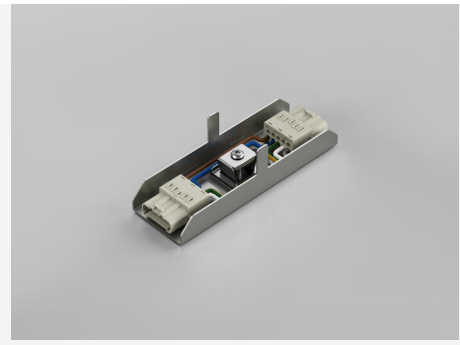

## ACTOR G2 LINK CEILING CONNECTOR

Actor G2 Link are the accessories that connect Actor G2 Pendant and Actor G2 Ceiling – quite literally. Designed for easy construction of long light lines or custom patterns in L, T, or X configurations. To link two Actor G2 Ceiling luminaires, a Ceiling Connector is required since each unit acts as both leader and follower. The smart connection solution ensures quick linking, and the compact corner connectors allow for sharp lines and cost-effective installations. Actor G2 Link makes it simple to create continuous light lines and flexible configurations. A key part of the Actor G2 family that completes the system.

### DESCRIPTION

<b>GTIN:</b>	7392971155050
<b>Item Name:</b>	Actor G2 LINK Ceiling Connector
<b>Warranty:</b>	5 years

### COLOR AND MATERIAL

<b>Material:</b>	Metal
<b>Material Housing/Enclosure:</b>	Aluminium