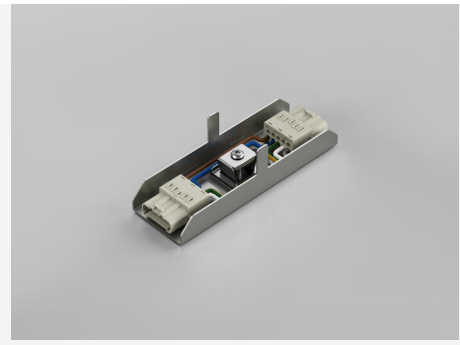

ACTOR G2 LINK CEILING CONNECTOR

Actor G2 Link are the accessories that connect Actor G2 Pendant and Actor G2 Ceiling – quite literally. Designed for easy construction of long light lines or custom patterns in L, T, or X configurations. To link two Actor G2 Ceiling luminaires, a Ceiling Connector is required since each unit acts as both leader and follower. The smart connection solution ensures quick linking, and the compact corner connectors allow for sharp lines and cost-effective installations. Actor G2 Link makes it simple to create continuous light lines and flexible configurations. A key part of the Actor G2 family that completes the system.

DESCRIPTION

GTIN:	7392971155050
Item Name:	Actor G2 LINK Ceiling Connector
Warranty:	5 years

COLOR AND MATERIAL

Material:	Metal
Material Housing/Enclosure:	Aluminium

MEASUREMENT AND INSTALLATION

Operating Environment:	Indoor / dry locations
Installation:	Pendant, Ceiling
Approval Marks:	CE
Length (mm):	150
Width (mm):	49
Height (mm):	43
Weight (kg):	0,17