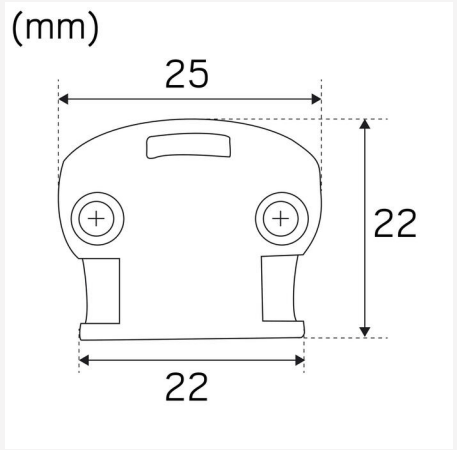

TECHNICAL DATA

Max. Power Luminaire (W):	5,5
Max. Efficiency Luminaire (lm/W):	69,1
Eprel registration number:	1364968

OPERATION AND CONNECTION

Dimmable:	Yes
Driver Included:	No
Driver Model:	Constant Current
Connection (type):	Screw Terminals
Length Connection (cm):	5
Constant Current (mA):	350
Min. Ta (°C):	-25
Max. Ta (°C):	125

COLOR AND MATERIAL

Material:	Aluminium, Plastic
Color:	Opal White
Environmental Assessment:	Byggvarubedömningen

MEASUREMENT AND INSTALLATION

Operating Environment:	Indoor / wet locations, Outdoor
IP Degree of Protection:	44
Installation:	Surface mounted
Mounting Installation:	Clips
Approval Marks:	CE
Length (mm):	500
Width (mm):	22
Height (mm):	22
Weight (kg):	0,17