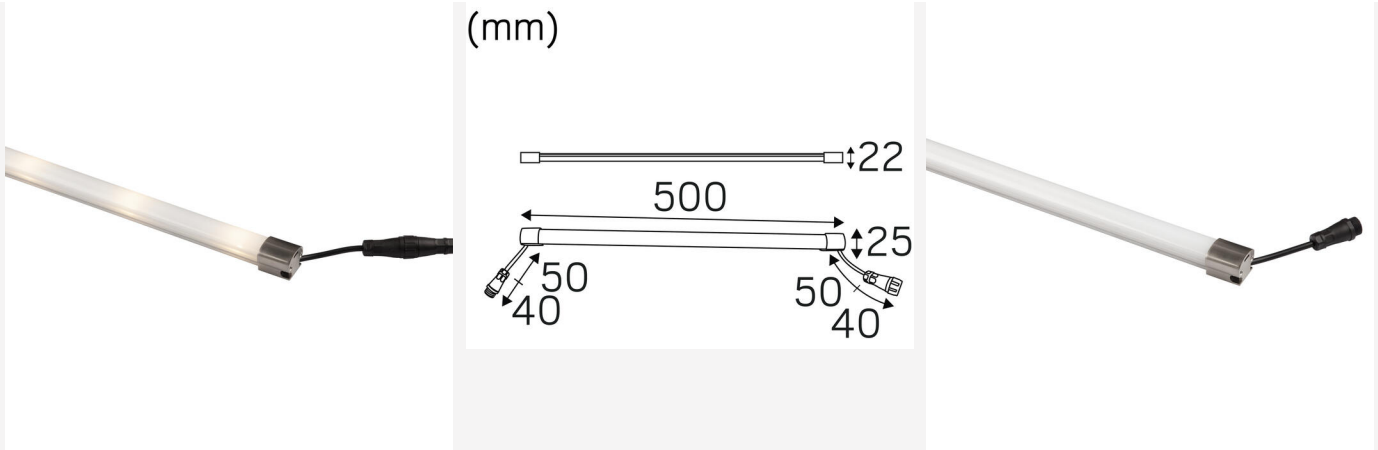

HEATLINE 50 2700K

LEDstrip for saunas rated IP44. Creates a pleasant warm white raking light with incandescent bulb character. Should be installed in locations where the temperature does not exceed 80°C. Luminaire casing of warm and age-resistant plastic, end pieces of aluminium with brushed finish. Comes ready with screw connections and 5 cm cable on each side (linkable), 5 m heat resistant silicon cable with screw connection and clips and screws of stainless steel for easy installation. Connects to constant current 350 mA.

DESCRIPTION

GTIN:	7392971124056
Item Name:	Heatline 50 2700K
Warranty:	5 years

LIGHT TECHNICAL DATA

Max. Luminaire Lumen (lm):	380
Light Source:	LED
Replaceability:	Non-replaceable LED
LED Colour:	Warm White
Colour Temperature (K):	2700
Colour Rendering Index (Ra):	>80
Colour Consistency (SDCM):	3
Luminous Intensity (cd):	60
Beam Angle (°):	150
Light sharing:	Symmetric
Light Outlet:	Direct
Number of Lamps (pcs):	1
Number of LED (pcs):	5
Life Time:	h Ta °C
Nominal Life Time (h):	50000
Lumen maintenance 50 000h:	L80
LLMF @ 50 000h:	0.8

TECHNICAL DATA

Max. Power Luminaire (W):	5,5
Max. Efficiency Luminaire (lm/W):	69,1
Eprel registration number:	1364968

OPERATION AND CONNECTION

Dimmable:	Yes
Driver Included:	No
Driver Model:	Constant Current
Connection (type):	Screw Terminals
Length Connection (cm):	5
Constant Current (mA):	350
Min. Ta (°C):	-25
Max. Ta (°C):	125

COLOR AND MATERIAL

Material:	Aluminium, Plastic
Color:	Opal White
Environmental Assessment:	Byggvarubedömningen

MEASUREMENT AND INSTALLATION

Operating Environment:	Indoor / wet locations, Outdoor
IP Degree of Protection:	44
Installation:	Surface mounted
Mounting Installation:	Clips
Approval Marks:	CE
Length (mm):	500
Width (mm):	22
Height (mm):	22
Weight (kg):	0,17