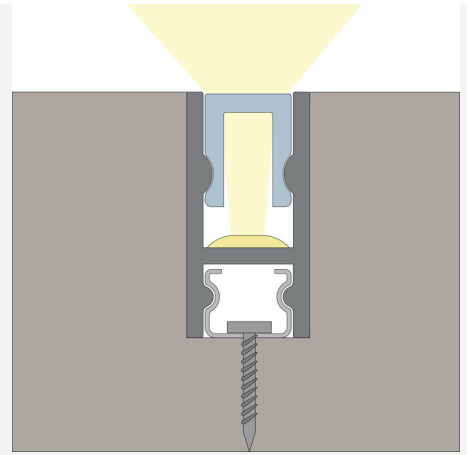

PROFILE MICRO U 1M

Aluminium profile with small dimensions and a wide range of uses, made for LEDstrip RXM IP20 to protect or create a complete luminaire. Thanks to its neat design, it is easy to install even in confined areas such as bench lighting, in display cabinets or in a wardrobe. Together with Cover Opal, an even and uniformly illuminated line can be created.

DESCRIPTION

GTIN:	7392971129822
Item Name:	Profile Micro U 1m

COLOR AND MATERIAL

Material:	Aluminium
Color:	Aluminum
Environmental Assessment:	Byggvarubedömningen
Available in special color:	Yes

MEASUREMENT AND INSTALLATION

Operating Environment:	Indoor / wet locations, Outdoor
Installation:	Surface mounted
Mounting Installation:	Clips
Width (mm):	6
Height (mm):	12
Depth (mm):	1000
Weight (kg):	0,07

(mm)