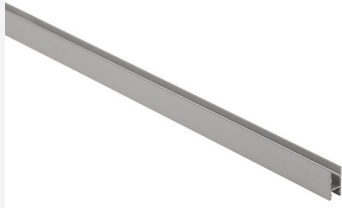

PROFILE MICRO U 1M

Aluminium profile with small dimensions and a wide range of uses, made for LEDstrip RXM IP20 to protect or create a complete luminaire. Thanks to its neat design, it is easy to install even in confined areas such as bench lighting, in display cabinets or in a wardrobe. Together with Cover Opal, an even and uniformly illuminated line can be created.

DESCRIPTION

GTIN:	7392971129822
Item Name:	Profile Micro U 1m

COLOR AND MATERIAL

Material:	Aluminium
Color:	Aluminum
Environmental Assessment:	Byggvarubedömningen
Available in special color:	Yes

MEASUREMENT AND INSTALLATION

Operating Environment:	Indoor / wet locations, Outdoor
Installation:	Surface mounted
Mounting Installation:	Clips
Width (mm):	6
Height (mm):	12
Depth (mm):	1000
Weight (kg):	0,07

(mm)