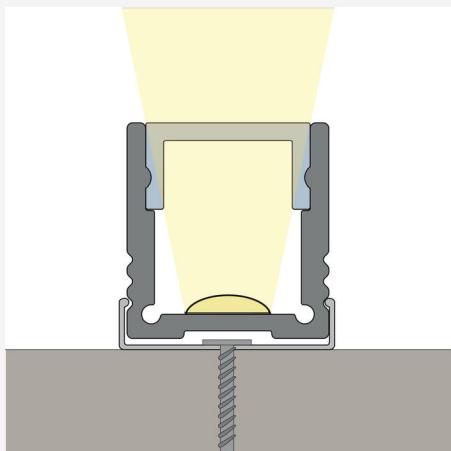

PROFILE-U HIGH ALU 2M

Universal profile mainly for surface mounting. Complete with cover to protect and change appearance and light pattern. With the Opal Cover, an even light is created without any spots, perfect for creating uniform lines of light. Any unevenness on the installation surface when installing with clips is adjusted with the three grooves in the profile. Refer to the tabular summary under the document tab for suitable LEDstrips.

DESCRIPTION

GTIN:	7392971121390
Item Name:	Profile-U High Alu 2m

COLOR AND MATERIAL

Material:	Aluminium
Color:	Aluminium
Environmental Assessment:	Byggvarubedömningen
Available in special color:	Yes

MEASUREMENT AND INSTALLATION

Operating Environment:	Indoor / wet locations, Outdoor
Installation:	Surface mounted
Mounting Installation:	Clips
Width (mm):	19
Height (mm):	20
Depth (mm):	2010
Weight (kg):	0,7

(mm)