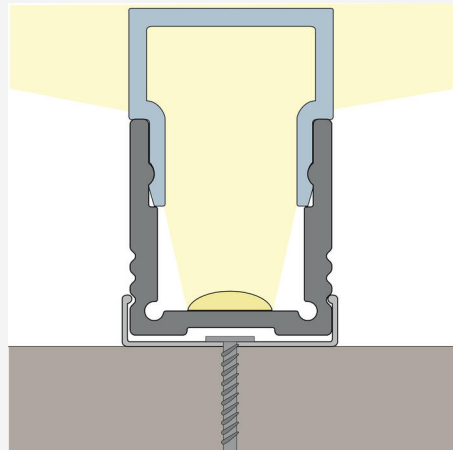

PROFILE-U HIGH ALU 2M

Universal profile mainly for surface mounting. Complete with cover to protect and change appearance and light pattern. With the Opal Cover, an even light is created without any spots, perfect for creating uniform lines of light. Any unevenness on the installation surface when installing with clips is adjusted with the three grooves in the profile. Refer to the tabular summary under the document tab for suitable LEDstrips.

DESCRIPTION

GTIN:	7392971121390
Item Name:	Profile-U High Alu 2m

COLOR AND MATERIAL

Material:	Aluminium
Color:	Aluminium
Environmental Assessment:	Byggvarubedömningen
Available in special color:	Yes

MEASUREMENT AND INSTALLATION

Operating Environment:	Indoor / wet locations, Outdoor
Installation:	Surface mounted
Mounting Installation:	Clips
Width (mm):	19
Height (mm):	20
Depth (mm):	2010
Weight (kg):	0,7

(mm)