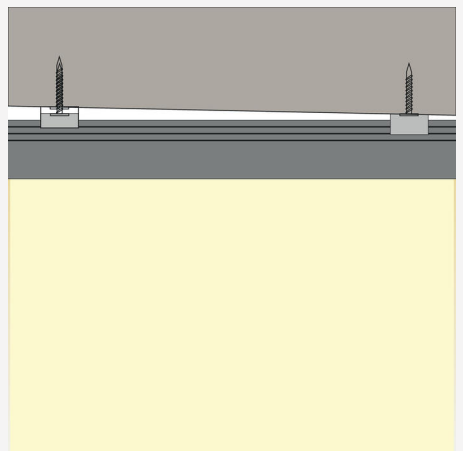

PROFILE-U HIGH ALU 2M

Universal profile mainly for surface mounting. Complete with cover to protect and change appearance and light pattern. With the Opal Cover, an even light is created without any spots, perfect for creating uniform lines of light. Any unevenness on the installation surface when installing with clips is adjusted with the three grooves in the profile. Refer to the tabular summary under the document tab for suitable LEDstrips.

DESCRIPTION

GTIN:	7392971121390
Item Name:	Profile-U High Alu 2m

COLOR AND MATERIAL

Material:	Aluminium
Color:	Aluminium
Environmental Assessment:	Byggvarubedömningen
Available in special color:	Yes

MEASUREMENT AND INSTALLATION

Operating Environment:	Indoor / wet locations, Outdoor
Installation:	Surface mounted
Mounting Installation:	Clips
Width (mm):	19
Height (mm):	20
Depth (mm):	2010
Weight (kg):	0,7

(mm)