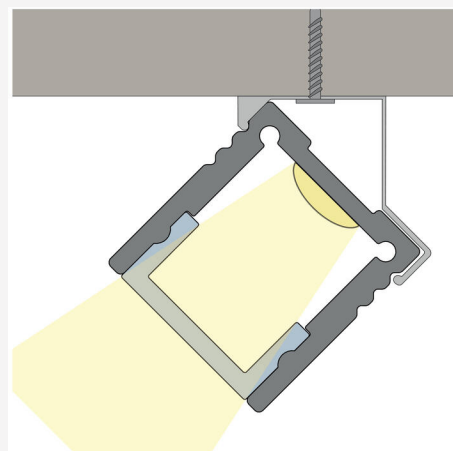

PROFILE-U HIGH ALU 2M

Universal profile mainly for surface mounting. Complete with cover to protect and change appearance and light pattern. With the Opal Cover, an even light is created without any spots, perfect for creating uniform lines of light. Any unevenness on the installation surface when installing with clips is adjusted with the three grooves in the profile. Refer to the tabular summary under the document tab for suitable LEDstrips.

DESCRIPTION

GTIN:	7392971121390
Item Name:	Profile-U High Alu 2m

COLOR AND MATERIAL

Material:	Aluminium
Color:	Aluminium
Environmental Assessment:	Byggvarubedömningen
Available in special color:	Yes

MEASUREMENT AND INSTALLATION

Operating Environment:	Indoor / wet locations, Outdoor
Installation:	Surface mounted
Mounting Installation:	Clips
Width (mm):	19
Height (mm):	20
Depth (mm):	2010
Weight (kg):	0,7

(mm)