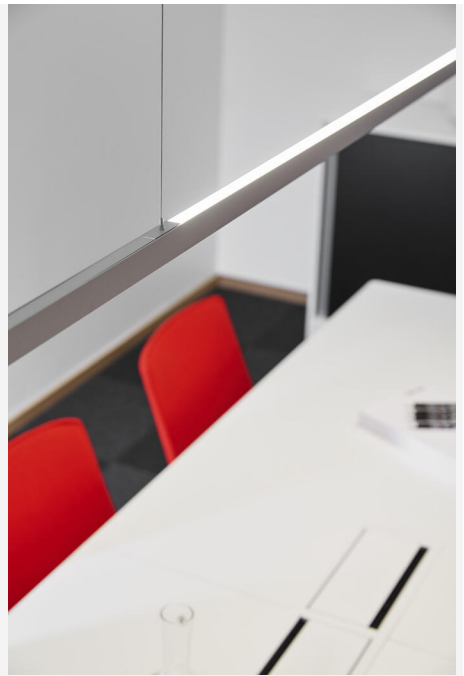

PROFILE DUAL ALU 2M

Elegant double-sided aluminium profile. The extra channel is used for indirect lighting on pendant installations and/or to conceal cable routing when installing in or on ceilings, walls and floors. With the Opal Cover, an even light is created without any spots, which is perfect for creating uniform lines of light. Refer to the tabular summary under the document tab for suitable LEDstrips.

DESCRIPTION

GTIN: 7392971125534
Item Name: Profile Dual Alu 2m

COLOR AND MATERIAL

Material: Aluminium
Color: Aluminum
Environmental Assessment: Byggvarubedömningen
Available in special color: Yes

MEASUREMENT AND INSTALLATION

Operating Environment: Indoor / wet locations, Outdoor
Installation: Built-in, Surface mounted, Pendant
Mounting Installation: Clips
Width (mm): 19
Height (mm): 30
Depth (mm): 2010
Weight (kg): 0,8

(mm)