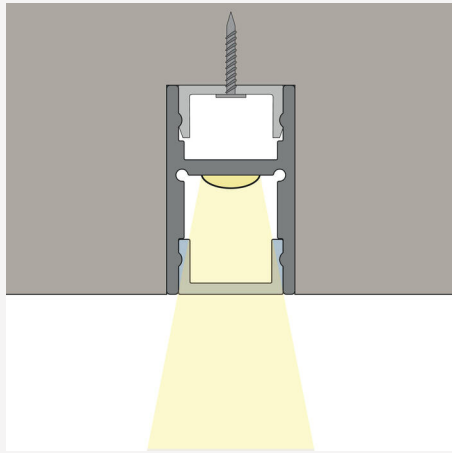

PROFILE DUAL ALU 2M

Elegant double-sided aluminium profile. The extra channel is used for indirect lighting on pendant installations and/or to conceal cable routing when installing in or on ceilings, walls and floors. With the Opal Cover, an even light is created without any spots, which is perfect for creating uniform lines of light. Refer to the tabular summary under the document tab for suitable LEDstrips.

DESCRIPTION

GTIN: 7392971125534
Item Name: Profile Dual Alu 2m

COLOR AND MATERIAL

Material: Aluminium
Color: Aluminum
Environmental Assessment: Byggvarubedömningen
Available in special color: Yes

MEASUREMENT AND INSTALLATION

Operating Environment: Indoor / wet locations, Outdoor
Installation: Built-in, Surface mounted, Pendant
Mounting Installation: Clips
Width (mm): 19
Height (mm): 30
Depth (mm): 2010
Weight (kg): 0,8

(mm)