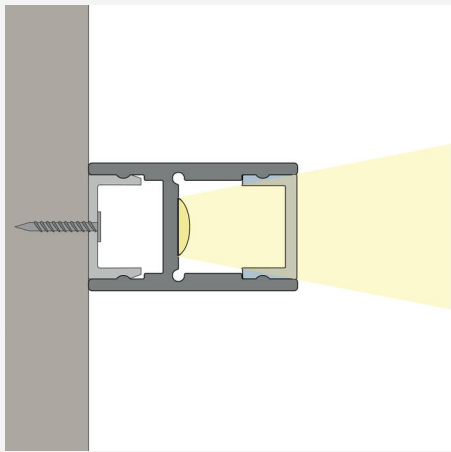

PROFILE DUAL ALU 2M

Elegant double-sided aluminium profile. The extra channel is used for indirect lighting on pendant installations and/or to conceal cable routing when installing in or on ceilings, walls and floors. With the Opal Cover, an even light is created without any spots, which is perfect for creating uniform lines of light. Refer to the tabular summary under the document tab for suitable LEDstrips.

DESCRIPTION

GTIN: 7392971125534
Item Name: Profile Dual Alu 2m

COLOR AND MATERIAL

Material: Aluminium
Color: Aluminum
Environmental Assessment: Byggvarubedömningen
Available in special color: Yes

MEASUREMENT AND INSTALLATION

Operating Environment: Indoor / wet locations, Outdoor
Installation: Built-in, Surface mounted, Pendant
Mounting Installation: Clips
Width (mm): 19
Height (mm): 30
Depth (mm): 2010
Weight (kg): 0,8

(mm)