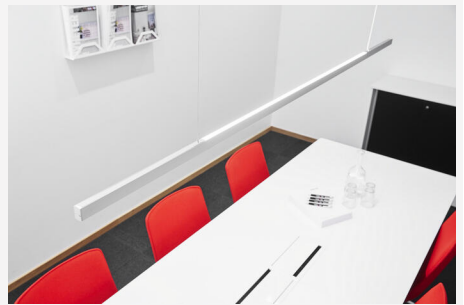

PROFILE DUAL ALU 2M

Elegant double-sided aluminium profile. The extra channel is used for indirect lighting on pendant installations and/or to conceal cable routing when installing in or on ceilings, walls and floors. With the Opal Cover, an even light is created without any spots, which is perfect for creating uniform lines of light. Refer to the tabular summary under the document tab for suitable LEDstrips.

Operating Environment: Indoor / wet locations, Outdoor
Installation: Built-in, Surface mounted, Pendant
Mounting Installation: Clips
Width (mm): 19
Height (mm): 30
Depth (mm): 2010
Weight (kg): 0,8

(mm)