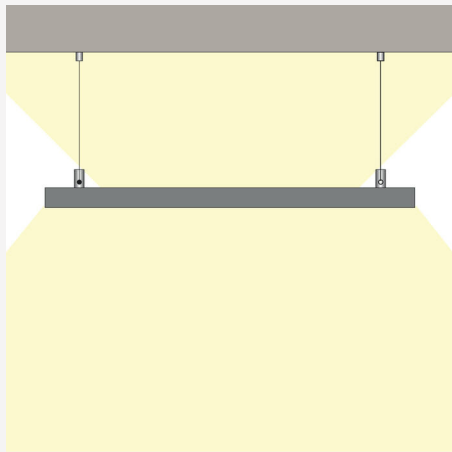

PROFILE DUAL ALU 2M

Elegant double-sided aluminium profile. The extra channel is used for indirect lighting on pendant installations and/or to conceal cable routing when installing in or on ceilings, walls and floors. With the Opal Cover, an even light is created without any spots, which is perfect for creating uniform lines of light. Refer to the tabular summary under the document tab for suitable LEDstrips.

DESCRIPTION

GTIN: 7392971125534
Item Name: Profile Dual Alu 2m

COLOR AND MATERIAL

Material: Aluminium
Color: Aluminum
Environmental Assessment: Byggvarubedömningen
Available in special color: Yes

MEASUREMENT AND INSTALLATION

Operating Environment: Indoor / wet locations, Outdoor
Installation: Built-in, Surface mounted, Pendant
Mounting Installation: Clips
Width (mm): 19
Height (mm): 30
Depth (mm): 2010
Weight (kg): 0,8

(mm)