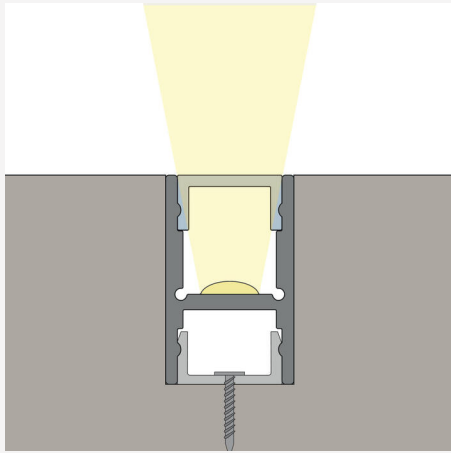

PROFILE DUAL ALU 2M

Elegant double-sided aluminium profile. The extra channel is used for indirect lighting on pendant installations and/or to conceal cable routing when installing in or on ceilings, walls and floors. With the Opal Cover, an even light is created without any spots, which is perfect for creating uniform lines of light. Refer to the tabular summary under the document tab for suitable LEDstrips.

DESCRIPTION

GTIN: 7392971125534
Item Name: Profile Dual Alu 2m

COLOR AND MATERIAL

Material: Aluminium
Color: Aluminum
Environmental Assessment: Byggvarubedömningen
Available in special color: Yes

MEASUREMENT AND INSTALLATION

Operating Environment: Indoor / wet locations, Outdoor
Installation: Built-in, Surface mounted, Pendant
Mounting Installation: Clips
Width (mm): 19
Height (mm): 30
Depth (mm): 2010
Weight (kg): 0,8

(mm)