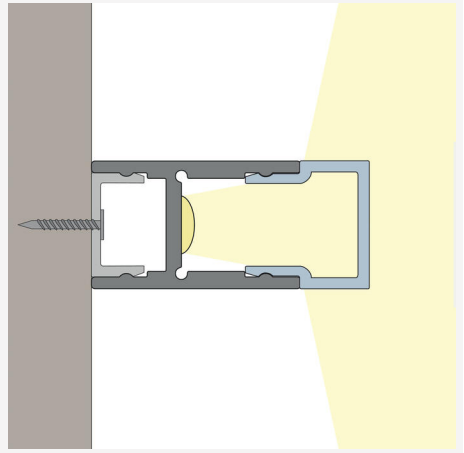

PROFILE DUAL ALU 2M

Elegant double-sided aluminium profile. The extra channel is used for indirect lighting on pendant installations and/or to conceal cable routing when installing in or on ceilings, walls and floors. With the Opal Cover, an even light is created without any spots, which is perfect for creating uniform lines of light. Refer to the tabular summary under the document tab for suitable LEDstrips.

DESCRIPTION

GTIN: 7392971125534
Item Name: Profile Dual Alu 2m

COLOR AND MATERIAL

Material: Aluminium
Color: Aluminum
Environmental Assessment: Byggvarubedömningen
Available in special color: Yes

MEASUREMENT AND INSTALLATION

Operating Environment: Indoor / wet locations, Outdoor
Installation: Built-in, Surface mounted, Pendant
Mounting Installation: Clips
Width (mm): 19
Height (mm): 30
Depth (mm): 2010
Weight (kg): 0,8

(mm)