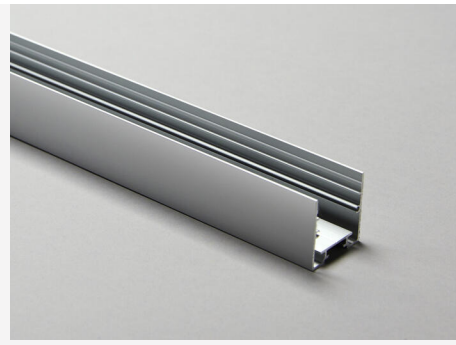

## PROFILE 30X30 ALU 2M

Profile 30x30 is a U-profile that fits several LED strips in our range. The profile facilitates installation and gives the lighting a professional frame. Available for both surface-mounted and recessed mounting and supplied with pre-drilled holes for quick and easy installation. The profile is available in three colours, white, black and aluminium, and can be supplied in any colour on request. For extra flexibility, accessories such as extension arms, profile brackets, covers and end caps are also available.

### DESCRIPTION

<b>GTIN:</b>	7392971153032
<b>Item Name:</b>	Profile 30x30 Alu 2m

### COLOR AND MATERIAL

<b>Material:</b>	Aluminium
<b>Color:</b>	Aluminum
<b>Available in special color:</b>	Yes