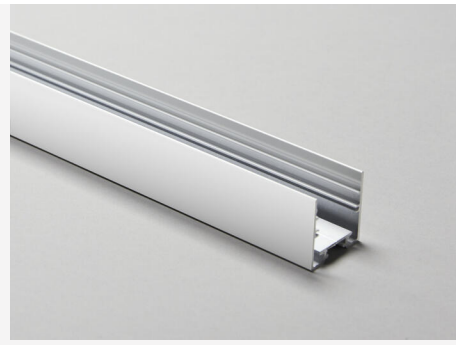

PROFILE 30X30 WHITE 2M

Profile 30x30 is a U-profile that fits several LED strips in our range. The profile facilitates installation and gives the lighting a professional frame. Available for both surface-mounted and recessed mounting and supplied with pre-drilled holes for quick and easy installation. The profile is available in three colours, white, black and aluminium, and can be supplied in any colour on request. For extra flexibility, accessories such as extension arms, profile brackets, covers and end caps are also available.

DESCRIPTION

GTIN: 7392971153025
Item Name: Profile 30x30 White 2m

COLOR AND MATERIAL

Material: Aluminium
Color: White
Available in special color: Yes

MEASUREMENT AND INSTALLATION

Operating Environment: Indoor / dry locations, Indoor / damp locations, Indoor / wet locations, Indoor / bathroom (ceiling area 1), Outdoor
Width (mm): 30
Height (mm): 30
Depth (mm): 2010
Weight (kg): 0,78