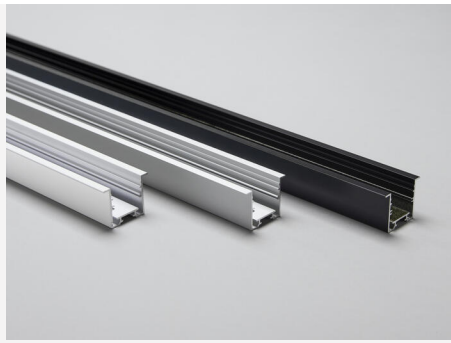

PROFILE 30X30 RECESSED BLACK 2M

Profile 30x30 is a U-profile that fits several LED strips in our range. The profile facilitates installation and gives the lighting a professional frame. Available for both surface-mounted and recessed mounting and supplied with pre-drilled holes for quick and easy installation. The profile is available in three colours, white, black and aluminium, and can be supplied in any colour on request. For extra flexibility, accessories such as extension arms, profile brackets, covers and end caps are also available.

DESCRIPTION

GTIN:	7392971153070
Item Name:	Profile 30x30 Recessed Black 2m

COLOR AND MATERIAL

Material:	Aluminium
Color:	Black
Available in special color:	Yes

MEASUREMENT AND INSTALLATION

Operating Environment:	Indoor / dry locations, Indoor / damp locations, Indoor / wet locations, Indoor / bathroom (ceiling area 1), Outdoor
Width (mm):	40
Height (mm):	30
Depth (mm):	2010
Weight (kg):	0,76