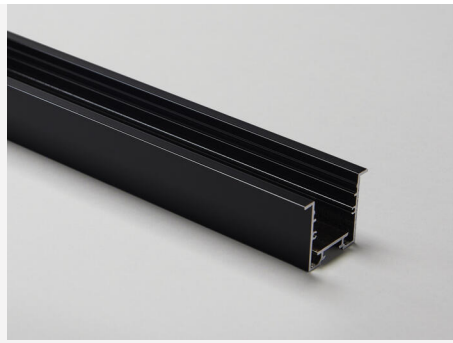

PROFILE 30X30 RECESSED BLACK 2M

Profile 30x30 is a U-profile that fits several LED strips in our range. The profile facilitates installation and gives the lighting a professional frame. Available for both surface-mounted and recessed mounting and supplied with pre-drilled holes for quick and easy installation. The profile is available in three colours, white, black and aluminium, and can be supplied in any colour on request. For extra flexibility, accessories such as extension arms, profile brackets, covers and end caps are also available.

DESCRIPTION

GTIN:	7392971153070
Item Name:	Profile 30x30 Recessed Black 2m

COLOR AND MATERIAL

Material:	Aluminium
Color:	Black
Available in special color:	Yes

MEASUREMENT AND INSTALLATION

Operating Environment:	Indoor / dry locations, Indoor / damp locations, Indoor / wet locations, Indoor / bathroom (ceiling area 1), Outdoor
Width (mm):	40
Height (mm):	30
Depth (mm):	2010
Weight (kg):	0,76