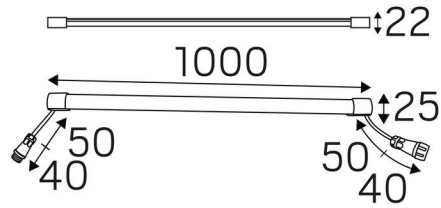

## OPERATION AND CONNECTION

<b>Dimmable:</b>	Yes
<b>Driver Included:</b>	No
<b>Driver Model:</b>	Constant Current
<b>Connection (type):</b>	Screw Terminals
<b>Length Connection (cm):</b>	5
<b>Constant Current (mA):</b>	350
<b>Min. Ta (°C):</b>	-25
<b>Max. Ta (°C):</b>	125

## MEASUREMENT AND INSTALLATION

<b>Operating Environment:</b>	Indoor / wet locations, Outdoor
<b>IP Degree of Protection:</b>	44
<b>Installation:</b>	Surface mounted
<b>Mounting Installation:</b>	Clips
<b>Approval Marks:</b>	CE
<b>Length (mm):</b>	1000
<b>Width (mm):</b>	22
<b>Height (mm):</b>	22
<b>Weight (kg):</b>	0,35