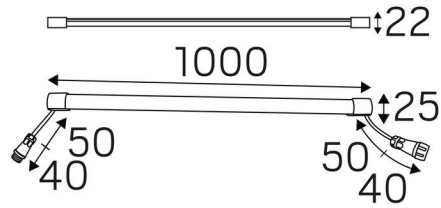

(mm)

Hide-a-lite
Heatline 100 2700K

10
kWh/1000h