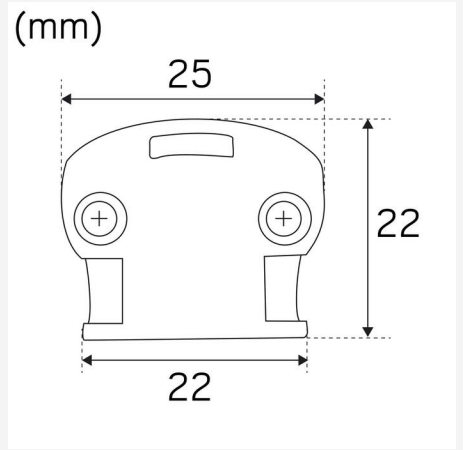

(mm)

Hide-a-lite
Heatline 100 2700K

10
kWh/1000h