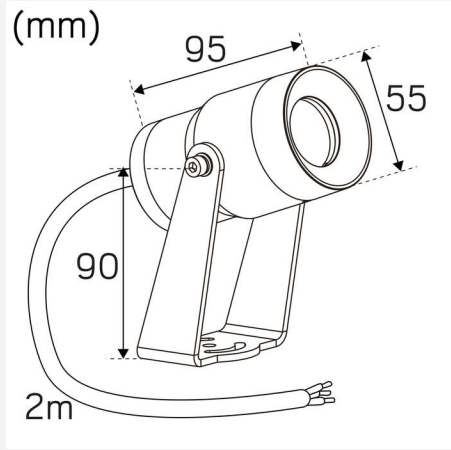

38°		
m	∅ (m)	Lux Emed/Emax
5m	3.53	10/25
4m	2.82	16/38
3m	2.12	29/68
2m	1.41	64/153
1m	0.70	257/613
710cd