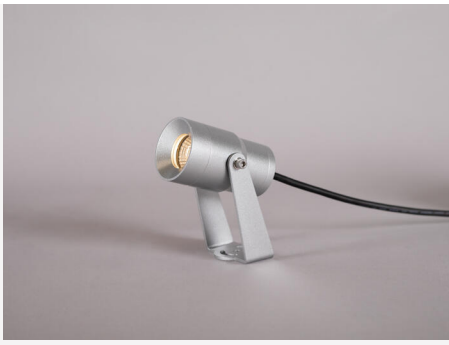

38°		
m	∅ (m)	Lux Emed/Emax
5m	3.53	10/25
4m	2.82	16/38
3m	2.12	29/68
2m	1.41	64/153
1m	0.70	257/613
710cd