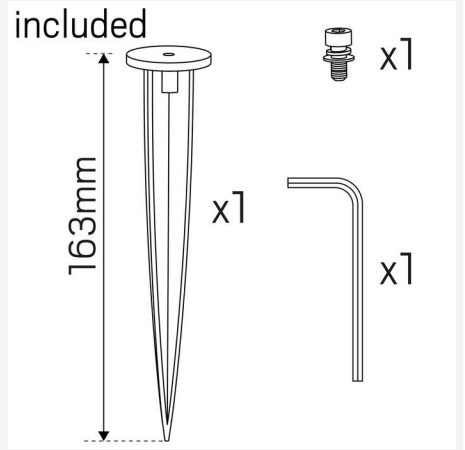

38°		
m	∅ (m)	Lux Emed/Emax
5m	3.53	10/25
4m	2.82	16/38
3m	2.12	29/68
2m	1.41	64/153
1m	0.70	257/613
710cd