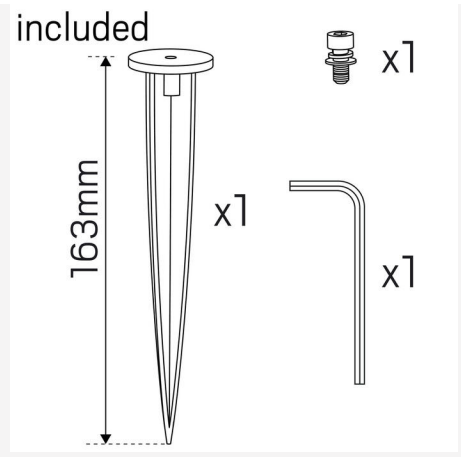

TECHNICAL DATA

Adjustable:	Yes
Tiltable (°):	180
Rotatable (°):	360
Voltage (type):	AC
Voltage Interval (V):	220...240V
Voltage Nominal (V):	230
Line Frequency (Hz):	50, 60
Power LED (W):	4,1
Max. Power Luminaire (W):	5,5
Max. System Power (W):	5,5
Max. Efficiency Luminaire (lm/W):	80
Max. Efficiency System (lm/W):	80

Containing light source energy efficiency class (EU) 2019/2015: E

OPERATION AND CONNECTION

Dimmable:	Yes
Type of Dimming:	Trailing Edge
Driver Included:	Yes
Driver Model:	Constant Current
Driver Type:	Built-in
Driver Manufacturer:	Hide-a-lite
Connection (type):	Cable
Length Connection (cm):	200
Connection (mm ²):	3x1,0
Through Wiring:	No
Strain Relief:	No
Power Factor λ :	0,9
Min. Ta (°C):	-20
Max. Ta (°C):	40
Max. Tc (°C):	60
Dimming secondary side:	AM
Fuse B10 (pcs):	75
Fuse B16 (pcs):	100
Fuse C10 (pcs):	75
Fuse C16 (pcs):	100

COLOR AND MATERIAL

Material:	Aluminium
Color:	Silver
Environmental Assessment:	Byggvarubedömningen

MEASUREMENT AND INSTALLATION

Operating Environment:	Outdoor
IP Degree of Protection:	67
Protection Class:	I
Installation:	Ground, Surface mounted
Mounting Installation:	Mounting Leg, Ground Spike
Approval Marks:	CE
Impact Strength:	IK08
Filament Test IEC 695-2-1(°C):	650
Length (mm):	95
Diameter (mm):	55
Weight (kg):	0,65

38°		
m	∅ (m)	Lux Emed/Emax
5m	3.53	10/25
4m	2.82	16/38
3m	2.12	29/68
2m	1.41	64/153
1m	0.70	257/613

710cd