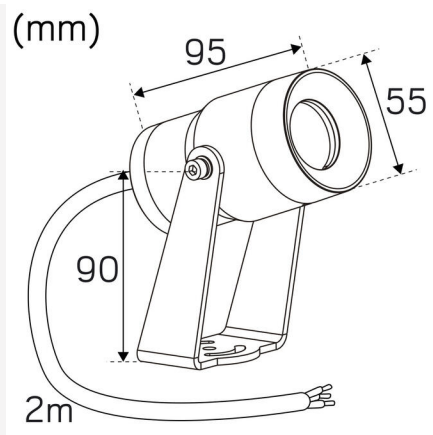

TECHNICAL DATA

Adjustable:	Yes
Tiltable (°):	180
Rotatable (°):	360
Voltage (type):	AC
Voltage Interval (V):	220...240V
Voltage Nominal (V):	230
Line Frequency (Hz):	50, 60
Power LED (W):	4,1
Max. Power Luminaire (W):	5,5
Max. System Power (W):	5,5
Max. Efficiency Luminaire (lm/W):	80
Max. Efficiency System (lm/W):	80

Containing light source energy efficiency class (EU) 2019/2015: E

OPERATION AND CONNECTION

Dimmable:	Yes
Type of Dimming:	Trailing Edge
Driver Included:	Yes
Driver Model:	Constant Current
Driver Type:	Built-in
Driver Manufacturer:	Hide-a-lite
Connection (type):	Cable
Length Connection (cm):	200
Connection (mm ²):	3x1,0
Through Wiring:	No
Strain Relief:	No
Power Factor λ :	0,9
Min. Ta (°C):	-20
Max. Ta (°C):	40
Max. Tc (°C):	60
Dimming secondary side:	AM
Fuse B10 (pcs):	75
Fuse B16 (pcs):	100
Fuse C10 (pcs):	75
Fuse C16 (pcs):	100

COLOR AND MATERIAL

Material:	Aluminium
Color:	Silver
Environmental Assessment:	Byggvarubedömningen

MEASUREMENT AND INSTALLATION

Operating Environment:	Outdoor
IP Degree of Protection:	67
Protection Class:	I
Installation:	Ground, Surface mounted
Mounting Installation:	Mounting Leg, Ground Spike
Approval Marks:	CE
Impact Strength:	IK08
Filament Test IEC 695-2-1(°C):	650
Length (mm):	95
Diameter (mm):	55
Weight (kg):	0,65

38°		
m	∅ (m)	Lux Emed/Emax
5m	3.53	10/25
4m	2.82	16/38
3m	2.12	29/68
2m	1.41	64/153
1m	0.70	257/613

710cd