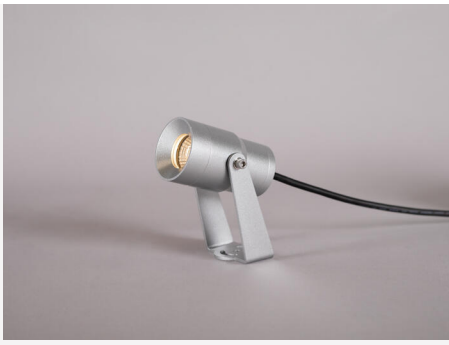

38°		
m	∅ (m)	Lux Emed/Emax
5m	3.53	10/25
4m	2.82	16/38
3m	2.12	29/68
2m	1.41	64/153
1m	0.70	257/613

710cd