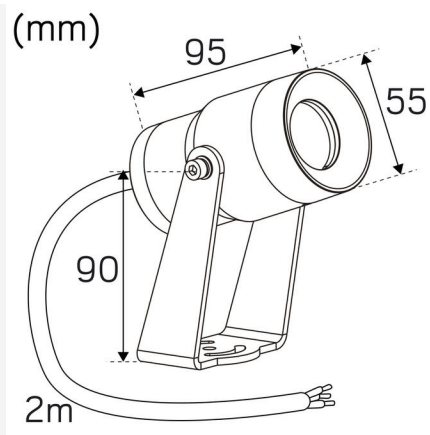

TECHNICAL DATA

Adjustable:	Yes
Tiltable (°):	180
Rotatable (°):	360
Voltage (type):	AC
Voltage Interval (V):	220...240V
Voltage Nominal (V):	230
Line Frequency (Hz):	50, 60
Power LED (W):	4,1
Max. Power Luminaire (W):	5,5
Max. System Power (W):	5,5
Max. Efficiency Luminaire (lm/W):	80
Max. Efficiency System (lm/W):	80
Containing light source energy efficiency class (EU) 2019/2015: E	

OPERATION AND CONNECTION

Dimmable:	Yes
Type of Dimming:	Trailing Edge
Driver Included:	Yes
Driver Model:	Constant Current
Driver Type:	Built-in
Driver Manufacturer:	Hide-a-lite
Connection (type):	Cable
Length Connection (cm):	200
Connection (mm ²):	3x1,0
Power Factor λ :	0,9
Min. Ta (°C):	-20
Max. Ta (°C):	40
Max. Tc (°C):	60
Dimming secondary side:	AM
Fuse B10 (pcs):	75
Fuse B16 (pcs):	100
Fuse C10 (pcs):	75
Fuse C16 (pcs):	100

COLOR AND MATERIAL

Material:	Aluminium
Color:	Black
Environmental Assessment:	Byggvarubedömningen

MEASUREMENT AND INSTALLATION

Operating Environment:	Outdoor
IP Degree of Protection:	67
Protection Class:	I
Installation:	Ground, Surface mounted
Mounting Installation:	Mounting Leg, Ground Spike
Approval Marks:	CE
Impact Strength:	IK08
Filament Test IEC 695-2-1(°C):	650
Length (mm):	95
Diameter (mm):	55
Weight (kg):	0,65

38°

m	∅ (m)	Lux Emed/Emax
5m	3.53	10/25
4m	2.82	16/38
3m	2.12	29/68
2m	1.41	64/153
1m	0.70	257/613

710cd