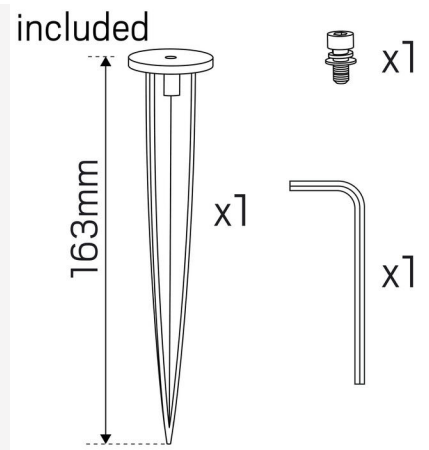

TECHNICAL DATA

Adjustable:	Yes
Tiltable (°):	180
Rotatable (°):	360
Voltage (type):	AC
Voltage Interval (V):	220...240V
Voltage Nominal (V):	230
Line Frequency (Hz):	50, 60
Power LED (W):	4,1
Max. Power Luminaire (W):	5,5
Max. System Power (W):	5,5
Max. Efficiency Luminaire (lm/W):	80
Max. Efficiency System (lm/W):	80
Containing light source energy efficiency class (EU) 2019/2015: E	

OPERATION AND CONNECTION

Dimmable:	Yes
Type of Dimming:	Trailing Edge
Driver Included:	Yes
Driver Model:	Constant Current
Driver Type:	Built-in
Driver Manufacturer:	Hide-a-lite
Connection (type):	Cable
Length Connection (cm):	200
Connection (mm ²):	3x1,0
Power Factor λ :	0,9
Min. Ta (°C):	-20
Max. Ta (°C):	40
Max. Tc (°C):	60
Dimming secondary side:	AM
Fuse B10 (pcs):	75
Fuse B16 (pcs):	100
Fuse C10 (pcs):	75
Fuse C16 (pcs):	100

COLOR AND MATERIAL

Material:	Aluminium
Color:	Black
Environmental Assessment:	Byggvarubedömningen

MEASUREMENT AND INSTALLATION

Operating Environment:	Outdoor
IP Degree of Protection:	67
Protection Class:	I
Installation:	Ground, Surface mounted
Mounting Installation:	Mounting Leg, Ground Spike
Approval Marks:	CE
Impact Strength:	IK08
Filament Test IEC 695-2-1(°C):	650
Length (mm):	95
Diameter (mm):	55
Weight (kg):	0,65

38°

m	∅ (m)	Lux Emed/Emax
5m	3.53	10/25
4m	2.82	16/38
3m	2.12	29/68
2m	1.41	64/153
1m	0.70	257/613

710cd