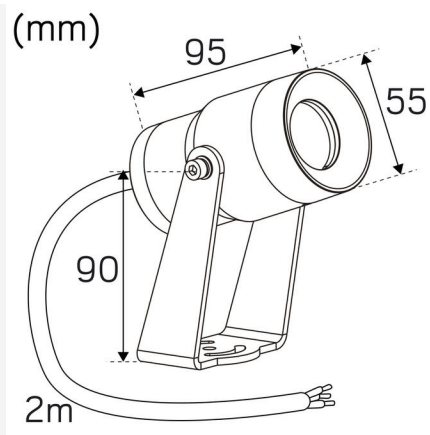

TECHNICAL DATA

Adjustable:	Yes
Tiltable (°):	180
Rotatable (°):	360
Voltage (type):	AC
Voltage Interval (V):	220...240V
Voltage Nominal (V):	230
Line Frequency (Hz):	50, 60
Power LED (W):	4,1
Max. Power Luminaire (W):	5,5
Max. System Power (W):	5,5
Max. Efficiency Luminaire (lm/W):	72,7
Max. Efficiency System (lm/W):	72,7
Containing light source energy efficiency class (EU) 2019/2015: E	
Eprel registration number:	869514

OPERATION AND CONNECTION

Dimmable:	Yes
Type of Dimming:	Trailing Edge
Driver Included:	Yes
Driver Model:	Constant Current
Driver Type:	Built-in
Driver Manufacturer:	Hide-a-lite
Connection (type):	Cable
Length Connection (cm):	200
Connection (mm ²):	3x1,0
Power Factor λ :	0,9
Min. Ta (°C):	-20
Max. Ta (°C):	40
Max. Tc (°C):	60
Dimming secondary side:	AM
Fuse B10 (pcs):	75
Fuse B16 (pcs):	100
Fuse C10 (pcs):	75
Fuse C16 (pcs):	100

COLOR AND MATERIAL

Material:	Aluminium
Color:	Black
Environmental Assessment:	Byggvarubedömningen

MEASUREMENT AND INSTALLATION

Operating Environment:	Outdoor
IP Degree of Protection:	67
Protection Class:	I
Installation:	Ground, Surface mounted
Mounting Installation:	Mounting Leg, Ground Spike
Approval Marks:	CE
Impact Strength:	IK08
Filament Test IEC 695-2-1(°C):	650
Length (mm):	95
Diameter (mm):	55
Weight (kg):	0,65

38°

m	∅ (m)	Lux Emed/Emax
5m	3.53	10/25
4m	2.82	16/38
3m	2.12	29/68
2m	1.41	64/153
1m	0.70	257/613

710cd