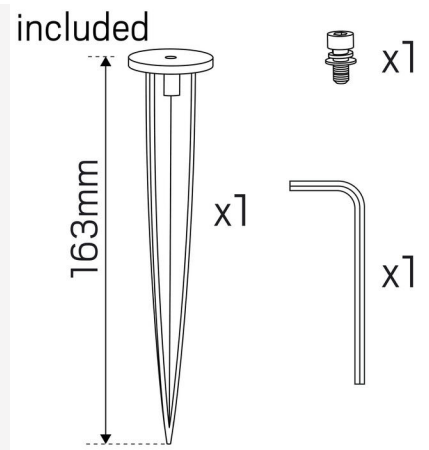

TECHNICAL DATA

Adjustable:	Yes
Tiltable (°):	180
Rotatable (°):	360
Voltage (type):	AC
Voltage Interval (V):	220...240V
Voltage Nominal (V):	230
Line Frequency (Hz):	50, 60
Power LED (W):	4,1
Max. Power Luminaire (W):	5,5
Max. System Power (W):	5,5
Max. Efficiency Luminaire (lm/W):	72,7
Max. Efficiency System (lm/W):	72,7
Containing light source energy efficiency class (EU) 2019/2015: E	
Eprel registration number:	869514

OPERATION AND CONNECTION

Dimmable:	Yes
Type of Dimming:	Trailing Edge
Driver Included:	Yes
Driver Model:	Constant Current
Driver Type:	Built-in
Driver Manufacturer:	Hide-a-lite
Connection (type):	Cable
Length Connection (cm):	200
Connection (mm ²):	3x1,0
Power Factor λ :	0,9
Min. Ta (°C):	-20
Max. Ta (°C):	40
Max. Tc (°C):	60
Dimming secondary side:	AM
Fuse B10 (pcs):	75
Fuse B16 (pcs):	100
Fuse C10 (pcs):	75
Fuse C16 (pcs):	100

COLOR AND MATERIAL

Material:	Aluminium
Color:	Black
Environmental Assessment:	Byggvarubedömningen

MEASUREMENT AND INSTALLATION

Operating Environment:	Outdoor
IP Degree of Protection:	67
Protection Class:	I
Installation:	Ground, Surface mounted
Mounting Installation:	Mounting Leg, Ground Spike
Approval Marks:	CE
Impact Strength:	IK08
Filament Test IEC 695-2-1(°C):	650
Length (mm):	95
Diameter (mm):	55
Weight (kg):	0,65

38°

m	∅ (m)	Lux Emed/Emax
5m	3.53	10/25
4m	2.82	16/38
3m	2.12	29/68
2m	1.41	64/153
1m	0.70	257/613

710cd