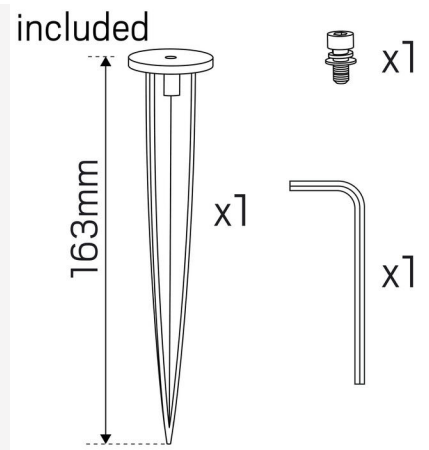

TECHNICAL DATA

Adjustable:	Yes
Tiltable (°):	180
Rotatable (°):	360
Voltage (type):	AC
Voltage Interval (V):	220...240V
Voltage Nominal (V):	230
Line Frequency (Hz):	50, 60
Power LED (W):	4,1
Max. Power Luminaire (W):	5,5
Max. System Power (W):	5,5
Max. Efficiency Luminaire (lm/W):	72,7
Max. Efficiency System (lm/W):	72,7

Containing light source energy efficiency class (EU) 2019/2015: E

OPERATION AND CONNECTION

Dimmable:	Yes
Type of Dimming:	Trailing Edge
Driver Included:	Yes
Driver Model:	Constant Current
Driver Type:	Built-in
Driver Manufacturer:	Hide-a-lite
Connection (type):	Cable
Length Connection (cm):	200
Connection (mm ²):	3x1,0
Power Factor λ :	0,9
Min. Ta (°C):	-20
Max. Ta (°C):	40
Max. Tc (°C):	60
Dimming secondary side:	AM
Fuse B10 (pcs):	75
Fuse B16 (pcs):	100
Fuse C10 (pcs):	75
Fuse C16 (pcs):	100

COLOR AND MATERIAL

Material:	Aluminium
Color:	Black
Environmental Assessment:	Byggvarubedömningen

MEASUREMENT AND INSTALLATION

Operating Environment:	Outdoor
IP Degree of Protection:	67
Protection Class:	I
Installation:	Ground, Surface mounted
Mounting Installation:	Mounting Leg, Ground Spike
Approval Marks:	CE
Impact Strength:	IK08
Filament Test IEC 695-2-1(°C):	650
Length (mm):	95
Diameter (mm):	55
Weight (kg):	0,65

38°

m	∅ (m)	Lux Emed/Emax
5m	3.53	10/25
4m	2.82	16/38
3m	2.12	29/68
2m	1.41	64/153
1m	0.70	257/613

710cd