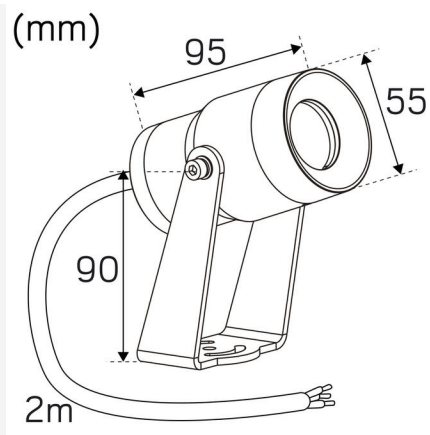

TECHNICAL DATA

Adjustable:	Yes
Tiltable (°):	180
Rotatable (°):	360
Voltage (type):	AC
Voltage Interval (V):	220...240V
Voltage Nominal (V):	230
Line Frequency (Hz):	50, 60
Power LED (W):	4,1
Max. Power Luminaire (W):	5,5
Max. System Power (W):	5,5
Max. Efficiency Luminaire (lm/W):	72,7
Max. Efficiency System (lm/W):	72,7

Containing light source energy efficiency class (EU) 2019/2015: E

OPERATION AND CONNECTION

Dimmable:	Yes
Type of Dimming:	Trailing Edge
Driver Included:	Yes
Driver Model:	Constant Current
Driver Type:	Built-in
Driver Manufacturer:	Hide-a-lite
Connection (type):	Cable
Length Connection (cm):	200
Connection (mm ²):	3x1,0
Power Factor λ :	0,9
Min. Ta (°C):	-20
Max. Ta (°C):	40
Max. Tc (°C):	60
Dimming secondary side:	AM
Fuse B10 (pcs):	75
Fuse B16 (pcs):	100
Fuse C10 (pcs):	75
Fuse C16 (pcs):	100

COLOR AND MATERIAL

Material:	Aluminium
Color:	Black
Environmental Assessment:	Byggvarubedömningen

MEASUREMENT AND INSTALLATION

Operating Environment:	Outdoor
IP Degree of Protection:	67
Protection Class:	I
Installation:	Ground, Surface mounted
Mounting Installation:	Mounting Leg, Ground Spike
Approval Marks:	CE
Impact Strength:	IK08
Filament Test IEC 695-2-1(°C):	650
Length (mm):	95
Diameter (mm):	55
Weight (kg):	0,65

38°

m	∅ (m)	Lux Emed/Emax
5m	3.53	10/25
4m	2.82	16/38
3m	2.12	29/68
2m	1.41	64/153
1m	0.70	257/613

710cd