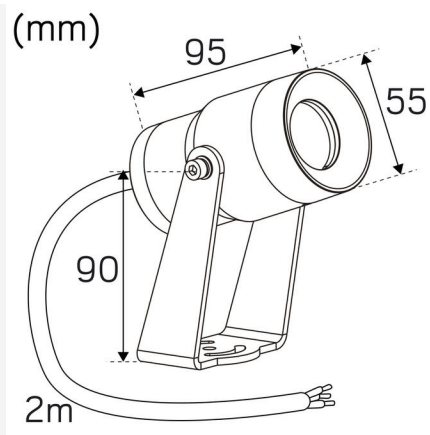

TECHNICAL DATA

Adjustable:	Yes
Tiltable (°):	180
Rotatable (°):	360
Voltage (type):	AC
Voltage Interval (V):	220...240V
Voltage Nominal (V):	230
Line Frequency (Hz):	50, 60
Power LED (W):	4,1
Max. Power Luminaire (W):	5,5
Max. System Power (W):	5,5
Max. Efficiency Luminaire (lm/W):	80
Max. Efficiency System (lm/W):	80
Containing light source energy efficiency class (EU) 2019/2015: E	

OPERATION AND CONNECTION

Dimmable:	Yes
Type of Dimming:	Trailing Edge
Driver Included:	Yes
Driver Model:	Constant Current
Driver Type:	Built-in
Driver Manufacturer:	Hide-a-lite
Connection (type):	Cable
Length Connection (cm):	200
Connection (mm ²):	3x1,0
Through Wiring:	No
Strain Relief:	No
Power Factor λ :	0,9
Min. Ta (°C):	-20
Max. Ta (°C):	40
Max. Tc (°C):	60
Dimming secondary side:	AM
Fuse B10 (pcs):	75
Fuse B16 (pcs):	100
Fuse C10 (pcs):	75
Fuse C16 (pcs):	100

COLOR AND MATERIAL

Material:	Aluminium
Color:	Black
Environmental Assessment:	Byggarubedömningen

MEASUREMENT AND INSTALLATION

Operating Environment:	Outdoor
IP Degree of Protection:	67
Protection Class:	I
Installation:	Ground, Surface mounted
Mounting Installation:	Mounting Leg, Ground Spike
Approval Marks:	CE
Impact Strength:	IK08
Filament Test IEC 695-2-1(°C):	650
Length (mm):	95
Diameter (mm):	55
Weight (kg):	0,65

38°

m	∅ (m)	Lux Emed/Emax
5m	3.53	10/25
4m	2.82	16/38
3m	2.12	29/68
2m	1.41	64/153
1m	0.70	257/613

710cd