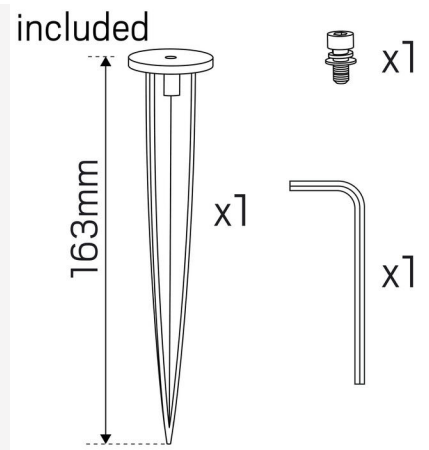

TECHNICAL DATA

Adjustable:	Yes
Tiltable (°):	180
Rotatable (°):	360
Voltage (type):	AC
Voltage Interval (V):	220...240V
Voltage Nominal (V):	230
Line Frequency (Hz):	50, 60
Power LED (W):	4,1
Max. Power Luminaire (W):	5,5
Max. System Power (W):	5,5
Max. Efficiency Luminaire (lm/W):	80
Max. Efficiency System (lm/W):	80
Containing light source energy efficiency class (EU) 2019/2015: E	

OPERATION AND CONNECTION

Dimmable:	Yes
Type of Dimming:	Trailing Edge
Driver Included:	Yes
Driver Model:	Constant Current
Driver Type:	Built-in
Driver Manufacturer:	Hide-a-lite
Connection (type):	Cable
Length Connection (cm):	200
Connection (mm ²):	3x1,0
Through Wiring:	No
Strain Relief:	No
Power Factor λ :	0,9
Min. Ta (°C):	-20
Max. Ta (°C):	40
Max. Tc (°C):	60
Dimming secondary side:	AM
Fuse B10 (pcs):	75
Fuse B16 (pcs):	100
Fuse C10 (pcs):	75
Fuse C16 (pcs):	100

COLOR AND MATERIAL

Material:	Aluminium
Color:	Black
Environmental Assessment:	Byggarubedömningen

MEASUREMENT AND INSTALLATION

Operating Environment:	Outdoor
IP Degree of Protection:	67
Protection Class:	I
Installation:	Ground, Surface mounted
Mounting Installation:	Mounting Leg, Ground Spike
Approval Marks:	CE
Impact Strength:	IK08
Filament Test IEC 695-2-1(°C):	650
Length (mm):	95
Diameter (mm):	55
Weight (kg):	0,65

38°

m	∅ (m)	Lux Emed/Emax
5m	3.53	10/25
4m	2.82	16/38
3m	2.12	29/68
2m	1.41	64/153
1m	0.70	257/613

710cd