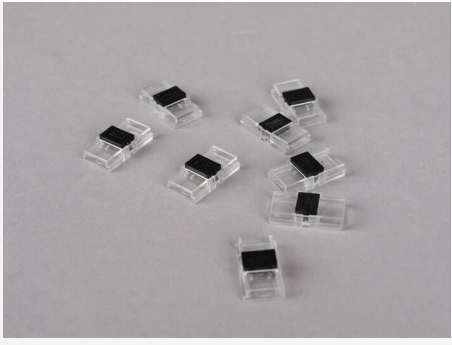

QUICK JOINT 10MM IP20

Quick joint for easy installation. For 10mm wide LEDstrip with up to 120 LEDs per metre and in most of our profiles with covers.

DESCRIPTION

GTIN:	7392971137810
Item Name:	Quick joint 10mm IP20
Warranty:	5 years

OPERATION AND CONNECTION

Connection (type):	Quick Connection
---------------------------	------------------

COLOR AND MATERIAL

Material:	Plastic
Color:	Transparent

MEASUREMENT AND INSTALLATION

Operating Environment:	Indoor / dry locations
IP Degree of Protection:	20
Installation:	Surface mounted
Mounting Installation:	Press Fit
Approval Marks:	CE
Length (mm):	22
Width (mm):	12
Height (mm):	6
Weight (kg):	0,02