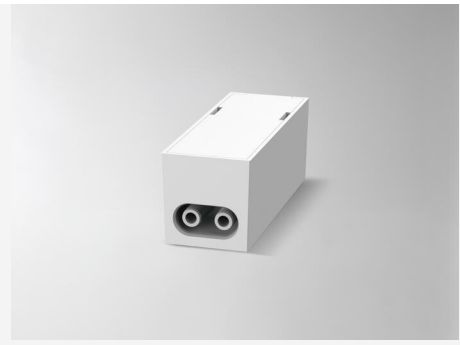

FLEXLINE CONNECTION W/O SWITCH MALE WHITE

Build and customise your lighting with Flexline accessories. There are connections with or without switches, connection cables and intermediate cables to easily connect two lengths. Flexline accessories give you the freedom to customise and direct the lighting.

DESCRIPTION

GTIN:	7392971153285
Item Name:	Flexline Connection w/o switch male White
Warranty:	5 years

OPERATION AND CONNECTION

Connection (type):	Plug-in
Min. Ta (°C):	-20
Max. Ta (°C):	40

COLOR AND MATERIAL

Material:	Polycarbonate
Color:	White

MEASUREMENT AND INSTALLATION

Operating Environment:	Indoor / dry locations
IP Degree of Protection:	20
Installation:	Surface mounted
Mounting Installation:	Screw Mounting
Approval Marks:	CE
Filament Test IEC 695-2-1(°C):	650
Length (mm):	72
Width (mm):	27
Height (mm):	28
Weight (kg):	0,03