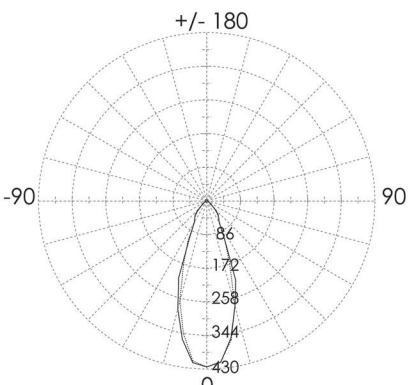

MEASUREMENT AND INSTALLATION

Operating Environment:	Indoor / wet locations, Outdoor
IP Degree of Protection:	54
Protection Class:	I
Installation:	Surface mounted
Mounting Installation:	Screw Mounting
Approval Marks:	CE
Impact Strength:	IK08
Filament Test IEC 695-2-1(°C):	650
Height (mm):	91
Depth (mm):	86
Diameter (mm):	80
Weight (kg):	0,4

QPAR16