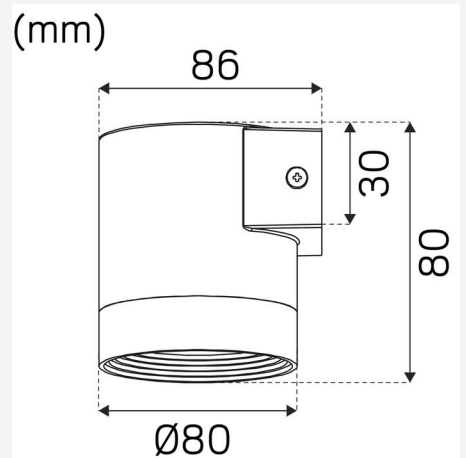

DESCRIPTION

GTIN:	7392971117034
Item Name:	Round Single III Matte Grey
Warranty:	5 years

LIGHT TECHNICAL DATA

Lamp Holder (type):	GU10
Life Time:	h Ta °C

TECHNICAL DATA

Voltage (type):	AC
Voltage Interval (V):	220...240V
Voltage Nominal (V):	230

OPERATION AND CONNECTION

Dimmable:	Yes
Driver Included:	No
Connection (type):	Screw Connection
Power Interval for Catalogue (W):	50

COLOR AND MATERIAL

Material:	Aluminium
Color:	Grey
Environmental Assessment:	Byggvarubedömningen

MEASUREMENT AND INSTALLATION

Operating Environment:	Indoor / wet locations, Outdoor
IP Degree of Protection:	54
Protection Class:	I
Installation:	Surface mounted
Mounting Installation:	Screw Mounting
Approval Marks:	CE
Impact Strength:	IK08
Filament Test IEC 695-2-1(°C):	650
Height (mm):	91
Depth (mm):	86
Diameter (mm):	80
Weight (kg):	0,4