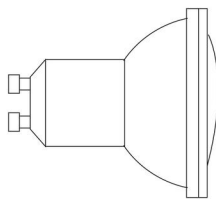

DESCRIPTION

GTIN:	7392971117034
Item Name:	Round Single III Matte Grey
Warranty:	5 years

LIGHT TECHNICAL DATA

Lamp Holder (type):	GU10
Life Time:	h Ta °C

TECHNICAL DATA

Voltage (type):	AC
Voltage Interval (V):	220...240V
Voltage Nominal (V):	230

OPERATION AND CONNECTION

Dimmable:	Yes
Driver Included:	No
Connection (type):	Screw Connection
Power Interval for Catalogue (W):	50

COLOR AND MATERIAL

Material:	Aluminium
Color:	Grey
Environmental Assessment:	Byggvarubedömningen

MEASUREMENT AND INSTALLATION

Operating Environment:	Indoor / wet locations, Outdoor
IP Degree of Protection:	54
Protection Class:	I
Installation:	Surface mounted
Mounting Installation:	Screw Mounting
Approval Marks:	CE
Impact Strength:	IK08
Filament Test IEC 695-2-1(°C):	650
Height (mm):	91
Depth (mm):	86
Diameter (mm):	80
Weight (kg):	0,4