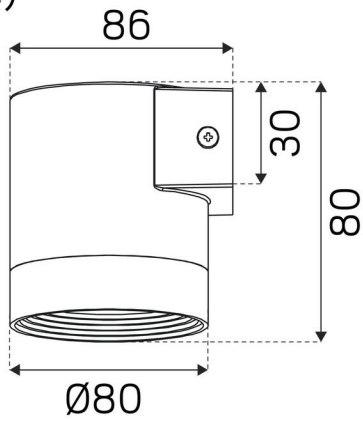

DESCRIPTION

GTIN:	7392971118512
Item Name:	Round Single III Black
Warranty:	5 years

LIGHT TECHNICAL DATA

Lamp Holder (type):	GU10
Life Time:	h Ta °C

TECHNICAL DATA

Voltage (type):	AC
Voltage Interval (V):	220...240V
Voltage Nominal (V):	230

OPERATION AND CONNECTION

Dimmable:	Yes
Driver Included:	No
Connection (type):	Screw Connection
Power Interval for Catalogue (W):	50

COLOR AND MATERIAL

Material:	Aluminium
Color:	Black
Environmental Assessment:	Byggvarubedömningen

MEASUREMENT AND INSTALLATION

Operating Environment:	Indoor / wet locations, Outdoor
IP Degree of Protection:	54
Protection Class:	I
Installation:	Surface mounted
Mounting Installation:	Screw Mounting
Approval Marks:	CE
Impact Strength:	IK08
Filament Test IEC 695-2-1(°C):	650
Height (mm):	91
Depth (mm):	86
Diameter (mm):	80
Weight (kg):	0,4

(mm)

QPAR16