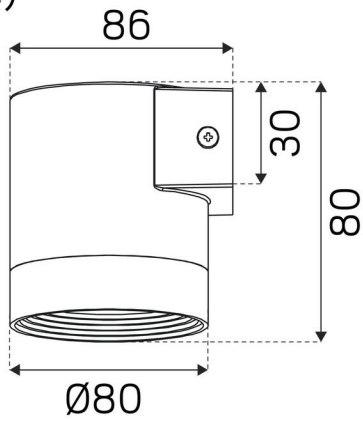

DESCRIPTION

GTIN:	7392971118512
Item Name:	Round Single III Black
Warranty:	5 years

LIGHT TECHNICAL DATA

Lamp Holder (type):	GU10
Life Time:	h Ta °C

TECHNICAL DATA

Voltage (type):	AC
Voltage Interval (V):	220...240V
Voltage Nominal (V):	230

OPERATION AND CONNECTION

Dimmable:	Yes
Driver Included:	No
Connection (type):	Screw Connection
Max. Power (W):	50

COLOR AND MATERIAL

Material:	Aluminium
Color:	Black
Environmental Assessment:	Byggvarubedömningen

MEASUREMENT AND INSTALLATION

Operating Environment:	Indoor / wet locations, Outdoor
IP Degree of Protection:	54
Protection Class:	I
Installation:	Surface mounted
Mounting Installation:	Screw Mounting
Approval Marks:	CE
Impact Strength:	IK08
Filament Test IEC 695-2-1(°C):	650
Height (mm):	91
Depth (mm):	86
Diameter (mm):	80
Weight (kg):	0,4

(mm)

QPAR16