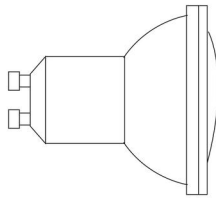

DESCRIPTION

GTIN:	7392971118512
Item Name:	Round Single III Black
Warranty:	5 years

LIGHT TECHNICAL DATA

Lamp Holder (type):	GU10
Life Time:	h Ta °C

TECHNICAL DATA

Voltage (type):	AC
Voltage Interval (V):	220...240V
Voltage Nominal (V):	230

OPERATION AND CONNECTION

Dimmable:	Yes
Driver Included:	No
Connection (type):	Screw Connection
Max. Power (W):	50

COLOR AND MATERIAL

Material:	Aluminium
Color:	Black
Environmental Assessment:	Byggvarubedömningen

MEASUREMENT AND INSTALLATION

Operating Environment:	Indoor / wet locations, Outdoor
IP Degree of Protection:	54
Protection Class:	I
Installation:	Surface mounted
Mounting Installation:	Screw Mounting
Approval Marks:	CE
Impact Strength:	IK08
Filament Test IEC 695-2-1(°C):	650
Height (mm):	91
Depth (mm):	86
Diameter (mm):	80
Weight (kg):	0,4

(mm)

QPAR16