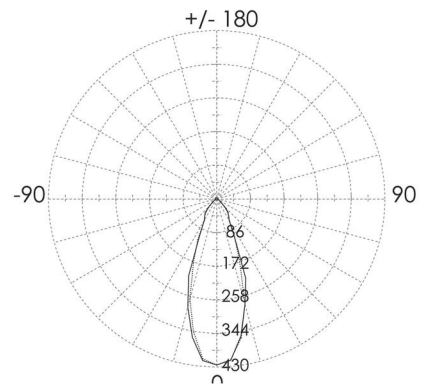

DESCRIPTION

GTIN:	7392971118512
Item Name:	Round Single III Black
Warranty:	5 years

LIGHT TECHNICAL DATA

Lamp Holder (type):	GU10
Life Time:	h Ta °C

TECHNICAL DATA

Voltage (type):	AC
Voltage Interval (V):	220...240V
Voltage Nominal (V):	230

(mm)

QPAR16