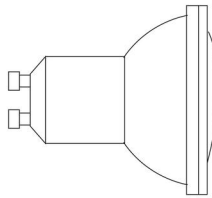

DESCRIPTION

GTIN:	7392971118512
Item Name:	Round Single III Black
Warranty:	5 years

LIGHT TECHNICAL DATA

Lamp Holder (type):	GU10
Life Time:	h Ta °C

TECHNICAL DATA

Voltage (type):	AC
Voltage Interval (V):	220...240V
Voltage Nominal (V):	230

OPERATION AND CONNECTION

Dimmable:	Yes
Driver Included:	No
Connection (type):	Screw Connection
Power Interval for Catalogue (W):	50

COLOR AND MATERIAL

Material:	Aluminium
Color:	Black
Environmental Assessment:	Byggvarubedömningen

MEASUREMENT AND INSTALLATION

Operating Environment:	Indoor / wet locations, Outdoor
IP Degree of Protection:	54
Protection Class:	I
Installation:	Surface mounted
Mounting Installation:	Screw Mounting
Approval Marks:	CE
Impact Strength:	IK08
Filament Test IEC 695-2-1(°C):	650
Height (mm):	91
Depth (mm):	86
Diameter (mm):	80
Weight (kg):	0,4

(mm)

QPAR16