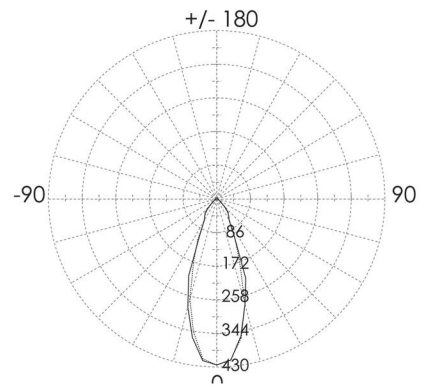

DESCRIPTION

GTIN:	7392971118512
Item Name:	Round Single III Black
Warranty:	5 years

LIGHT TECHNICAL DATA

Lamp Holder (type):	GU10
Life Time:	h Ta °C

TECHNICAL DATA

Voltage (type):	AC
Voltage Interval (V):	220...240V
Voltage Nominal (V):	230

MEASUREMENT AND INSTALLATION

Operating Environment:	Indoor / wet locations, Outdoor
IP Degree of Protection:	54
Protection Class:	I
Installation:	Surface mounted
Mounting Installation:	Screw Mounting
Approval Marks:	CE
Impact Strength:	IK08
Filament Test IEC 695-2-1(°C):	650
Height (mm):	91
Depth (mm):	86
Diameter (mm):	80
Weight (kg):	0,4

(mm)

QPAR16