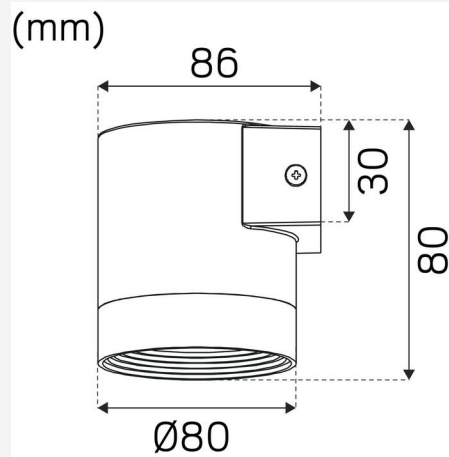

ROUND SINGLE III WHITE

Wall-mounted luminaire with down light IP54 rated for striking illumination of facades and entrances, etc. Pure aluminium luminaire, anti-corrosion treated and enamelled with two coats of polyester based powder enamel. For installation on walls indoor and out with concealed connection. Comes with GU10 fitting for alternative light sources for direct connection to 230V.

DESCRIPTION

GTIN:	7392971119649
Item Name:	Round Single III White
Warranty:	5 years

LIGHT TECHNICAL DATA

Lamp Holder (type):	GU10
Life Time:	h Ta °C

TECHNICAL DATA

Voltage (type):	AC
Voltage Interval (V):	220...240V
Voltage Nominal (V):	230

OPERATION AND CONNECTION

Dimmable:	Yes
Driver Included:	No
Connection (type):	Screw Connection
Power Interval for Catalogue (W):	50

COLOR AND MATERIAL

Material:	Aluminium
Color:	White
Environmental Assessment:	Byggvarubedömningen

MEASUREMENT AND INSTALLATION

Operating Environment:	Indoor / wet locations, Outdoor
IP Degree of Protection:	54
Protection Class:	I
Installation:	Surface mounted
Mounting Installation:	Screw Mounting
Approval Marks:	CE
Impact Strength:	IK08
Filament Test IEC 695-2-1(°C):	650
Height (mm):	91
Depth (mm):	86
Diameter (mm):	80
Weight (kg):	0,4