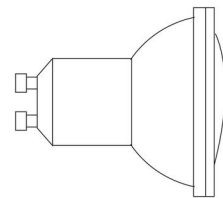

DESCRIPTION

GTIN:	7392971119649
Item Name:	Round Single III White
Warranty:	5 years

LIGHT TECHNICAL DATA

Lamp Holder (type):	GU10
Life Time:	h Ta °C

TECHNICAL DATA

Voltage (type):	AC
Voltage Interval (V):	220...240V
Voltage Nominal (V):	230

OPERATION AND CONNECTION

Dimmable:	Yes
Driver Included:	No
Connection (type):	Screw Connection
Power Interval for Catalogue (W):	50

COLOR AND MATERIAL

Material:	Aluminium
Color:	White
Environmental Assessment:	Byggvarubedömningen

MEASUREMENT AND INSTALLATION

Operating Environment:	Indoor / wet locations, Outdoor
IP Degree of Protection:	54
Protection Class:	I
Installation:	Surface mounted
Mounting Installation:	Screw Mounting
Approval Marks:	CE
Impact Strength:	IK08
Filament Test IEC 695-2-1(°C):	650
Height (mm):	91
Depth (mm):	86
Diameter (mm):	80
Weight (kg):	0,4