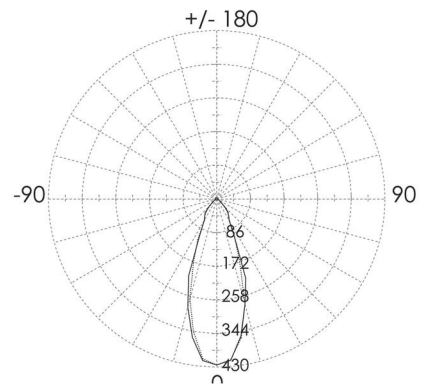

MEASUREMENT AND INSTALLATION

Operating Environment:	Indoor / wet locations, Outdoor
IP Degree of Protection:	54
Protection Class:	I
Installation:	Surface mounted
Mounting Installation:	Screw Mounting
Approval Marks:	CE
Impact Strength:	IK08
Filament Test IEC 695-2-1(°C):	650
Height (mm):	91
Depth (mm):	86
Diameter (mm):	80
Weight (kg):	0,4

QPAR16