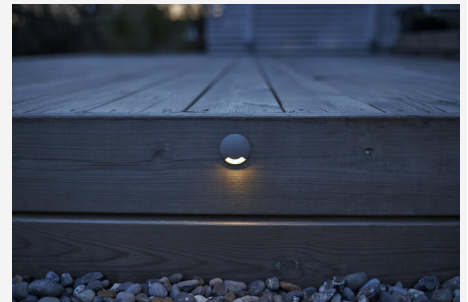

DECO I GREY

Decorative accent lighting in IP65 rating suitable for indoor or outdoor environments such as walls, decks, building frontages, etc. Housing of aluminium, powder coated with sand blasted finish. Connects to constant current converter for 350mA. Drivers ordered separately and are available with or without dimming possibility.

COLOR AND MATERIAL

Material:	Aluminium
Color:	Grey

MEASUREMENT AND INSTALLATION

Operating Environment:	Indoor / wet locations, Outdoor
IP Degree of Protection:	65
Protection Class:	III
Installation:	Built-in
Mounting Installation:	Tension Spring
Fire Safety Marks:	Not in insulation without protection cover
Approval Marks:	CE
Height (mm):	30
Diameter (mm):	35
Weight (kg):	0,3
Min. Built-in (mm):	Ø21x25
Height Recessed Part (mm):	20
Height Exterior Part (mm):	10
Built-in Ø (mm):	21mm