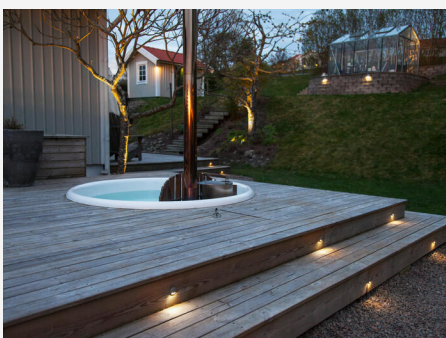

COLOR AND MATERIAL

Material:	Aluminium
Color:	Grey

MEASUREMENT AND INSTALLATION

Operating Environment:	Indoor / wet locations, Outdoor
IP Degree of Protection:	65
Protection Class:	III
Installation:	Built-in
Mounting Installation:	Tension Spring
Fire Safety Marks:	Not in insulation without protection cover
Approval Marks:	CE
Height (mm):	30
Diameter (mm):	35
Weight (kg):	0,3
Min. Built-in (mm):	Ø21x25
Height Recessed Part (mm):	20
Height Exterior Part (mm):	10
Built-in Ø (mm):	21mm