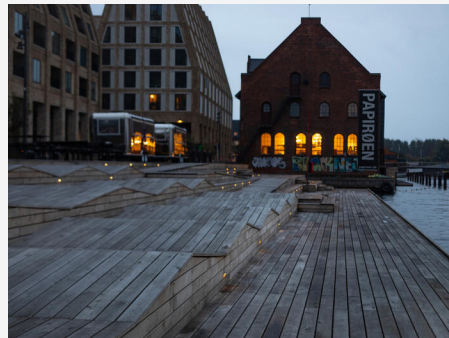

OPERATION AND CONNECTION

Dimmable:	Yes
Driver Included:	No
Driver Model:	Constant Current
Connection (type):	Mini Contact
Length Connection (cm):	200
Constant Current (mA):	350
Min. Ta (°C):	-25
Max. Ta (°C):	40

COLOR AND MATERIAL

Material:	Aluminium
Color:	Grey

MEASUREMENT AND INSTALLATION

Operating Environment:	Indoor / wet locations, Outdoor
IP Degree of Protection:	65
Protection Class:	III
Installation:	Built-in
Mounting Installation:	Tension Spring
Fire Safety Marks:	Not in insulation without protection cover
Approval Marks:	CE
Height (mm):	30
Diameter (mm):	35
Weight (kg):	0,3
Min. Built-in (mm):	Ø21x25
Height Recessed Part (mm):	20
Height Exterior Part (mm):	10
Built-in Ø (mm):	21mm