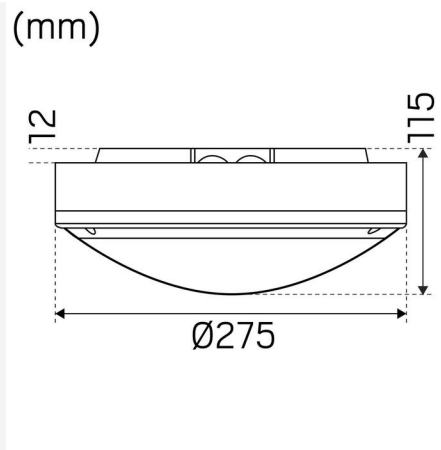

COLOR AND MATERIAL

Material:	Diecasted, Aluminium
Material Housing/Enclosure:	Polycarbonate
Color:	Grey
Environmental Assessment:	Byggvarubedömningen

MEASUREMENT AND INSTALLATION

Operating Environment:	Outdoor
IP Degree of Protection:	65
Protection Class:	I
Installation:	Surface mounted
Mounting Installation:	Screw Mounting
Approval Marks:	CE, a Hide-a-lite Choice
Impact Strength:	IK10
Filament Test IEC 695-2-1(°C):	650
Height (mm):	115
Diameter (mm):	275
Weight (kg):	1,72