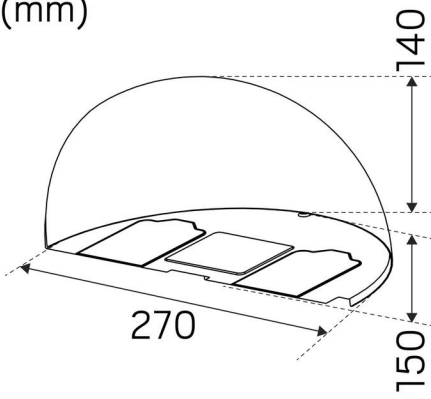

COLOR AND MATERIAL

Material:	Diecasted, Aluminium
Color:	White
Environmental Assessment:	Byggvarubedömningen

MEASUREMENT AND INSTALLATION

Operating Environment:	Indoor / wet locations, Outdoor
IP Degree of Protection:	65
Protection Class:	I
Installation:	Surface mounted
Mounting Installation:	Screw Mounting
Approval Marks:	CE
Impact Strength:	IK10
Length (mm):	270
Width (mm):	140
Height (mm):	150
Weight (kg):	1,38

(mm)

(mm)