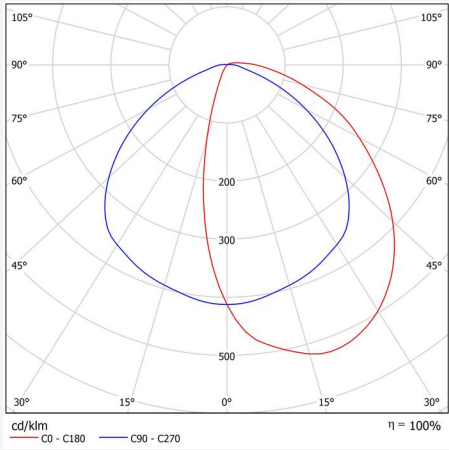

COLOR AND MATERIAL

Material:	Aluminium, Polycarbonate
Color:	Grey
Environmental Assessment:	Byggvarubedömningen
Available in special color:	Yes

MEASUREMENT AND INSTALLATION

Operating Environment:	Indoor / dry locations, Outdoor
IP Degree of Protection:	65
Protection Class:	I
Installation:	Wall
Mounting Installation:	Screw Mounting
Approval Marks:	CE, a Hide-a-lite Choice
Impact Strength:	IK10
Filament Test IEC 695-2-1(°C):	650
Width (mm):	301
Height (mm):	240
Depth (mm):	180
Weight (kg):	2,77