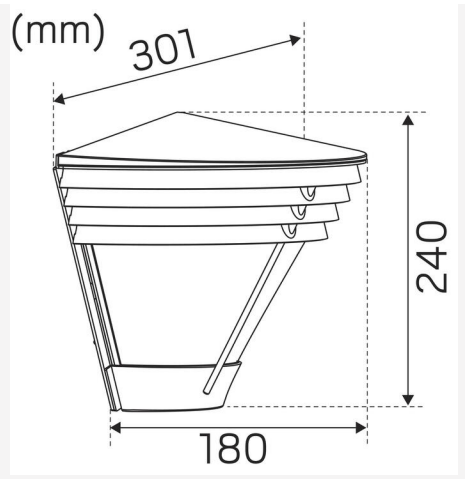

COLOR AND MATERIAL

Material:	Aluminium, Polycarbonate
Color:	Grey
Environmental Assessment:	Byggvarubedömningen
Available in special color:	Yes

MEASUREMENT AND INSTALLATION

Operating Environment:	Indoor / dry locations, Outdoor
IP Degree of Protection:	65
Protection Class:	I
Installation:	Wall
Mounting Installation:	Screw Mounting
Approval Marks:	CE, a Hide-a-lite Choice
Impact Strength:	IK10
Filament Test IEC 695-2-1(°C):	650
Width (mm):	301
Height (mm):	240
Depth (mm):	180
Weight (kg):	2,77