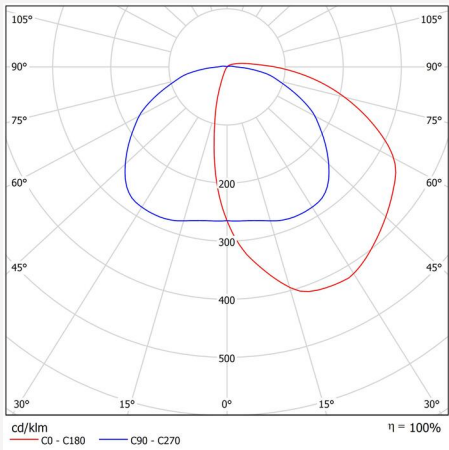

hideolite
choice

We focus on sustainability using recycled material for creating innovative luminaires, as well as replaceable LEDs and drivers.

Luminaires built for the future!

Factory setting: 3000K (10W)		Pave Wall Top		Pave Wall Deco II Pave Wall Top Deco II		Pave Wall Deco IV Pave Wall Top Deco IV	
mA	Watt	3000K	4000K	3000K	4000K	3000K	4000K
90mA	3.5W	310lm	330lm	270lm	290lm	220lm	230lm
165mA	6W	600lm	630lm	510lm	550lm	430lm	450lm
430mA	15W	1580lm	1670lm	1370lm	1450lm	1140lm	1190lm
500mA	18W	1830lm	1940lm	1590lm	1680lm	1320lm	1390lm

Factory setting: 3000K (10W)		Pave Wall Opt Pave Wall Opt Top		Pave Wall Opt Deco II Pave Wall Opt Top Deco II		Pave Wall Opt Deco IV Pave Wall Opt Top Deco IV	
mA	Watt	3000K	4000K	3000K	4000K	3000K	4000K
90mA	3.5W	290lm	310lm	230lm	240lm	190lm	190lm
165mA	6W	560lm	590lm	440lm	470lm	360lm	380lm
430mA	15W	1460lm	1550lm	1155lm	1240lm	950lm	1000lm
500mA	18W	1700lm	1800lm	1360lm	1440lm	1100lm	1160lm