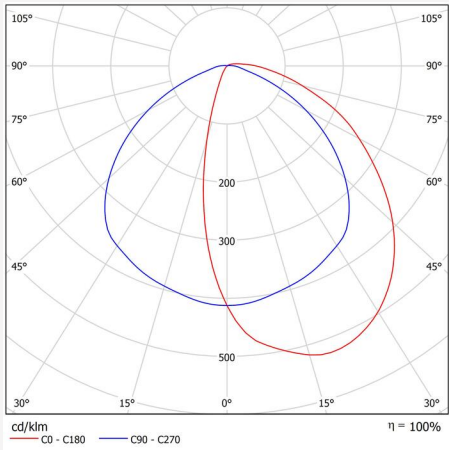

hidealite
choice

We focus on sustainability using recycled material for creating innovative luminaires, as well as replaceable LEDs and drivers.

Luminaires built for the future!

Factory setting:		Pave Wall Top		Pave Wall Deco II		Pave Wall Deco IV	
mA	Watt	3000K	4000K	3000K	4000K	3000K	4000K
90mA	3.5W	310lm	330lm	270lm	290lm	220lm	230lm
165mA	6W	600lm	630lm	510lm	550lm	430lm	450lm
430mA	15W	1580lm	1670lm	1370lm	1450lm	1140lm	1190lm
500mA	18W	1830lm	1940lm	1590lm	1680lm	1320lm	1390lm

Factory setting:		Pave Wall Opal		Pave Wall Opal Deco II		Pave Wall Opal Deco IV	
mA	Watt	3000K	4000K	3000K	4000K	3000K	4000K
90mA	3.5W	290lm	310lm	230lm	240lm	190lm	190lm
165mA	6W	560lm	590lm	440lm	470lm	360lm	380lm
430mA	15W	1460lm	1550lm	1155lm	1240lm	950lm	1000lm
500mA	18W	1700lm	1800lm	1360lm	1440lm	1110lm	1160lm